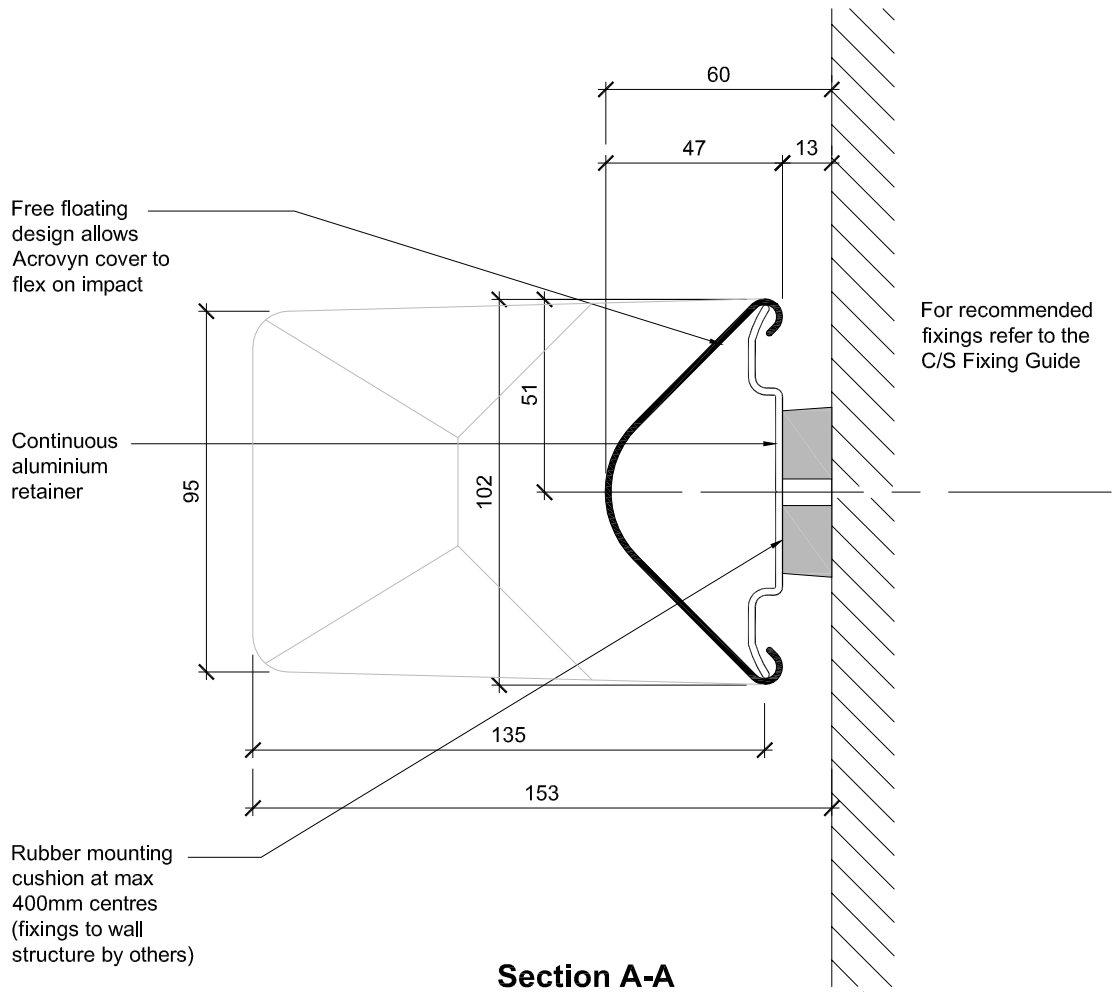

This drawing/specification is the property of Construction Specialties (UK) Ltd and may not be reproduced in full or part or disclosed to any third party in any form without the written permission of Construction Specialties (UK) Ltd. © Copyright 2008 Construction Specialties (UK) Ltd.

BL100 Bed Locator

Data Sheet:
November 2008

<u>Standard Colours</u>	<u>Non-Standard Colours</u>
9003 Snow White	933 Mission White
100 Eggshell	24 Dove
26 Taupe	14 Mimosa
105 Mocha	16 Harvest Gold
101 French Cream	17 Sherbet
801 Grey Cloud	2012 Salmon
136 Pearl Grey	663 Violet
162 Charcoal	520 Imperial Purple
112 Pacific Blue	845 Spectrum Red
25 Storm	11 Alpine Blue
879 Dusty Jade	111 Wedgewood Blue
6033 Mint Turquoise	12 Cobalt
	10 Mint Green
	129 Yale Blue
	967 Hunter Green

MEDIUM DUTY

C/S Acrovyn®
Wall, Door and Corner Protection

Not to scale

All dimensions in millimetres unless otherwise stated.
Do not scale from the drawing. If in doubt ask

Construction Specialties™

Construction Specialties (UK) Ltd
1010 Westcott Venture Park
Westcott, Aylesbury
Buckinghamshire HP18 0XB
England

Tel: +44 (0)1296 652800
Fax: +44 (0)1296 652888

e-mail: info@c-sgroup.co.uk
Internet: www.c-sgroup.co.uk