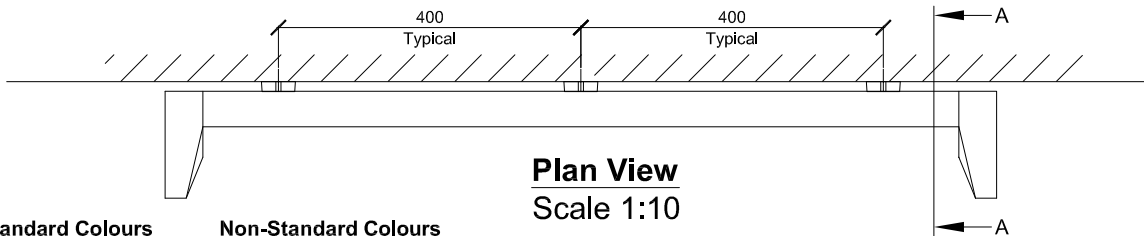

BL100 Bed Locator

Data Sheet:
November 2008

<u>Standard Colours</u>	<u>Non-Standard Colours</u>
9003 Snow White	933 Mission White
100 Eggshell	24 Dove
26 Taupe	14 Mimosa
105 Mocha	16 Harvest Gold
101 French Cream	17 Sherbet
801 Grey Cloud	2012 Salmon
136 Pearl Grey	663 Violet
162 Charcoal	520 Imperial Purple
112 Pacific Blue	845 Spectrum Red
25 Storm	11 Alpine Blue
879 Dusty Jade	111 Wedgewood Blue
6033 Mint Turquoise	12 Cobalt
	10 Mint Green
	129 Yale Blue
	967 Hunter Green

MEDIUM DUTY

C/S Acrovyn®
Wall, Door and Corner Protection

Not to scale

All dimensions in millimetres unless otherwise stated.
Do not scale from the drawing. If in doubt ask

Construction Specialties™

Construction Specialties (UK) Ltd
1010 Westcott Venture Park
Westcott, Aylesbury
Buckinghamshire HP18 0XB
England