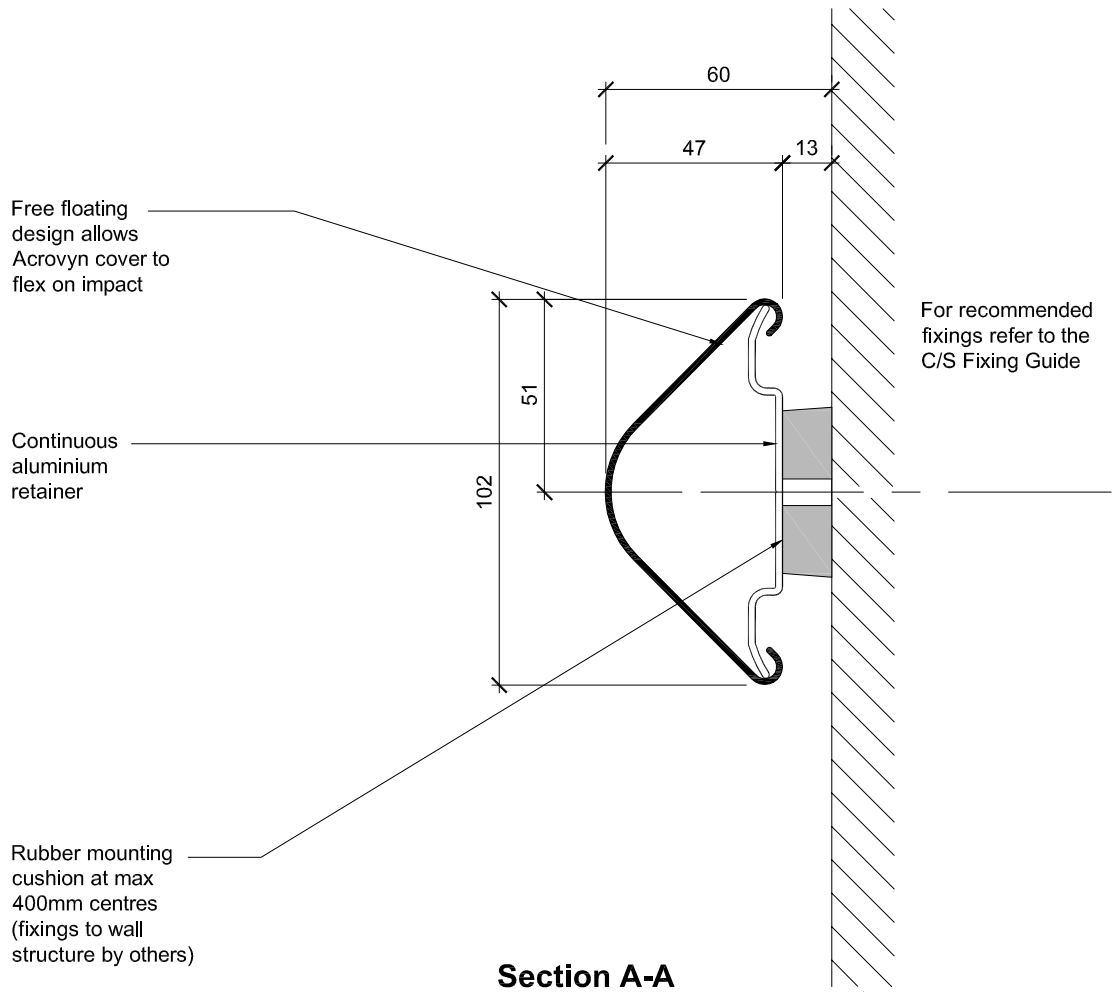

This drawing/specification is the property of Construction Specialties (UK) Ltd and may not be reproduced in full or part or disclosed to any third party in any form without the written permission of Construction Specialties (UK) Ltd. © Copyright 2008 Construction Specialties (UK) Ltd.

BL100A Bed Locator

Data Sheet:
November 2008

Section A-A