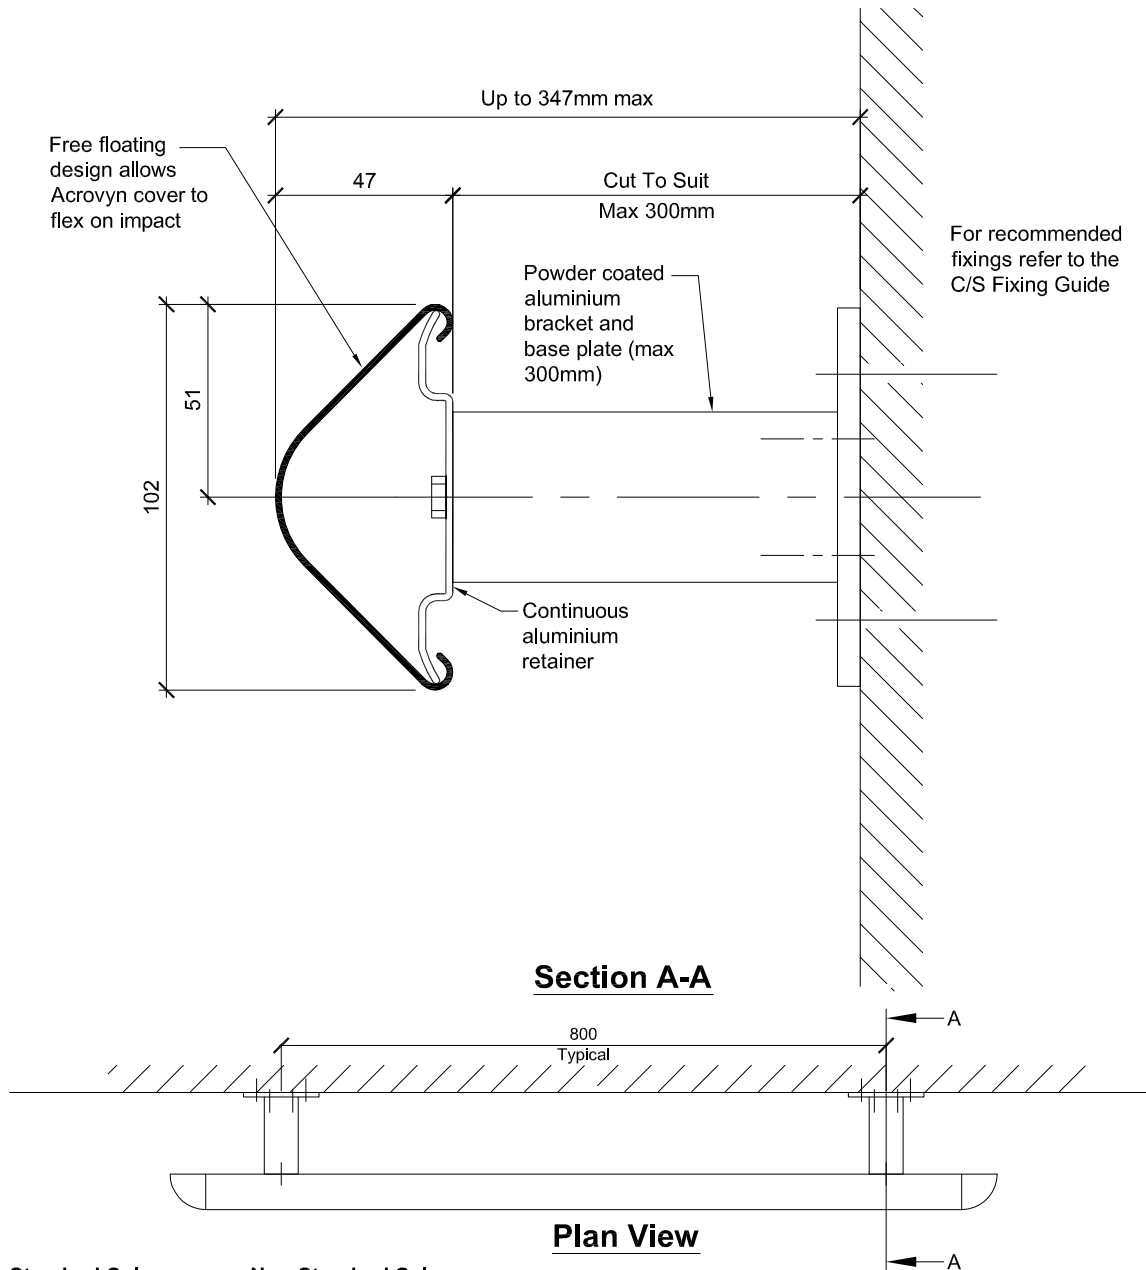

BL100AM Bed Locator

Data Sheet:
October 2008

Standard Colours

9003 Snow White
100 Eggshell
26 Taupe
105 Mocha
101 French Cream
801 Grey Cloud
136 Pearl Grey
162 Charcoal
112 Pacific Blue
25 Storm
879 Dusty Jade
6033 Mint Turquoise

MEDIUM DUTY

C/S Acrovyn®

Wall, Door and Corner Protection

Not to scale

All dimensions in millimetres unless otherwise stated.
Do not scale from the drawing. If in doubt ask

Construction Specialties™

Construction Specialties (UK) Ltd
1010 Westcott Venture Park
Westcott, Aylesbury
Buckinghamshire HP18 0XB
England