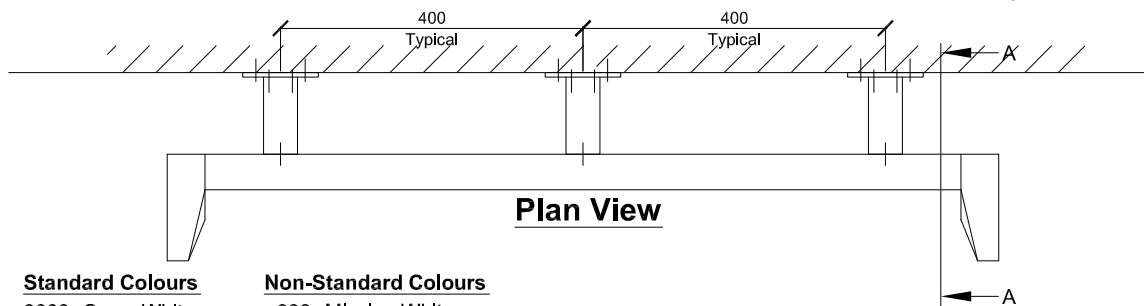

# BL100M Bed Locator

Data Sheet:  
November 2008

**Section A-A**

**Plan View**

**Standard Colours**

- 9003 Snow White
- 100 Eggshell
- 26 Taupe
- 105 Mocha
- 101 French Cream
- 801 Grey Cloud
- 136 Pearl Grey
- 162 Charcoal
- 112 Pacific Blue
- 25 Storm
- 879 Dusty Jade
- 6033 Mint Turquoise

**MEDIUM DUTY**

**C/S Acrovyn®**

Wall, Door and Corner Protection

Not to scale

All dimensions in millimetres unless otherwise stated.  
Do not scale from the drawing. If in doubt ask

**Construction Specialties™**