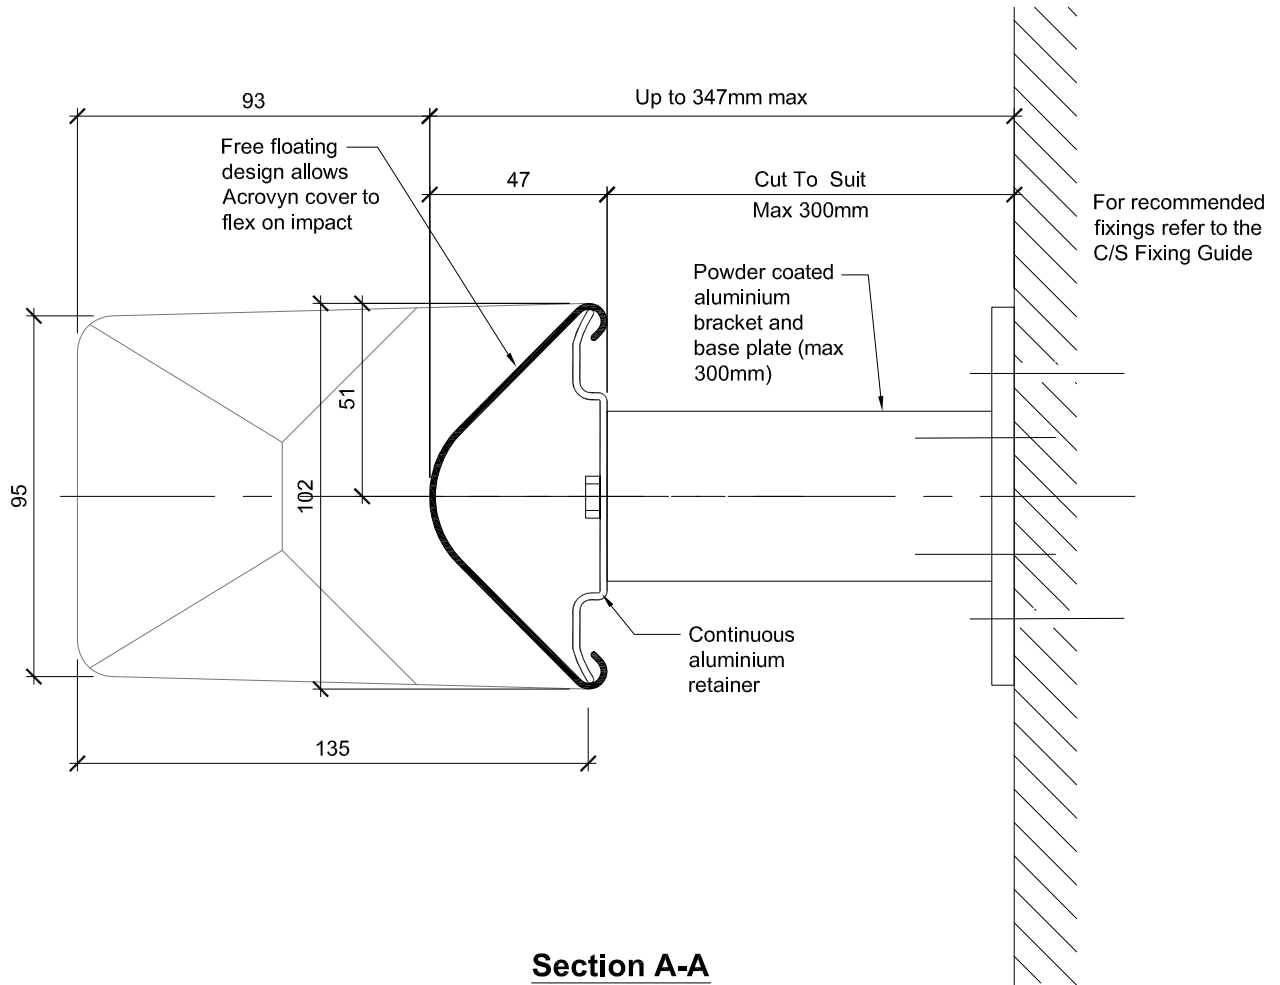

# BL100M Bed Locator

Data Sheet:  
November 2008

**Section A-A**

**Plan View**

**Standard Colours**

- 9003 Snow White
- 100 Eggshell
- 26 Taupe
- 105 Mocha
- 101 French Cream
- 801 Grey Cloud
- 136 Pearl Grey
- 162 Charcoal
- 112 Pacific Blue
- 25 Storm
- 879 Dusty Jade
- 6033 Mint Turquoise

**MEDIUM DUTY**

**C/S Acrovyn®**

Wall, Door and Corner Protection

Not to scale

All dimensions in millimetres unless otherwise stated.  
Do not scale from the drawing. If in doubt ask

**Construction Specialties™**