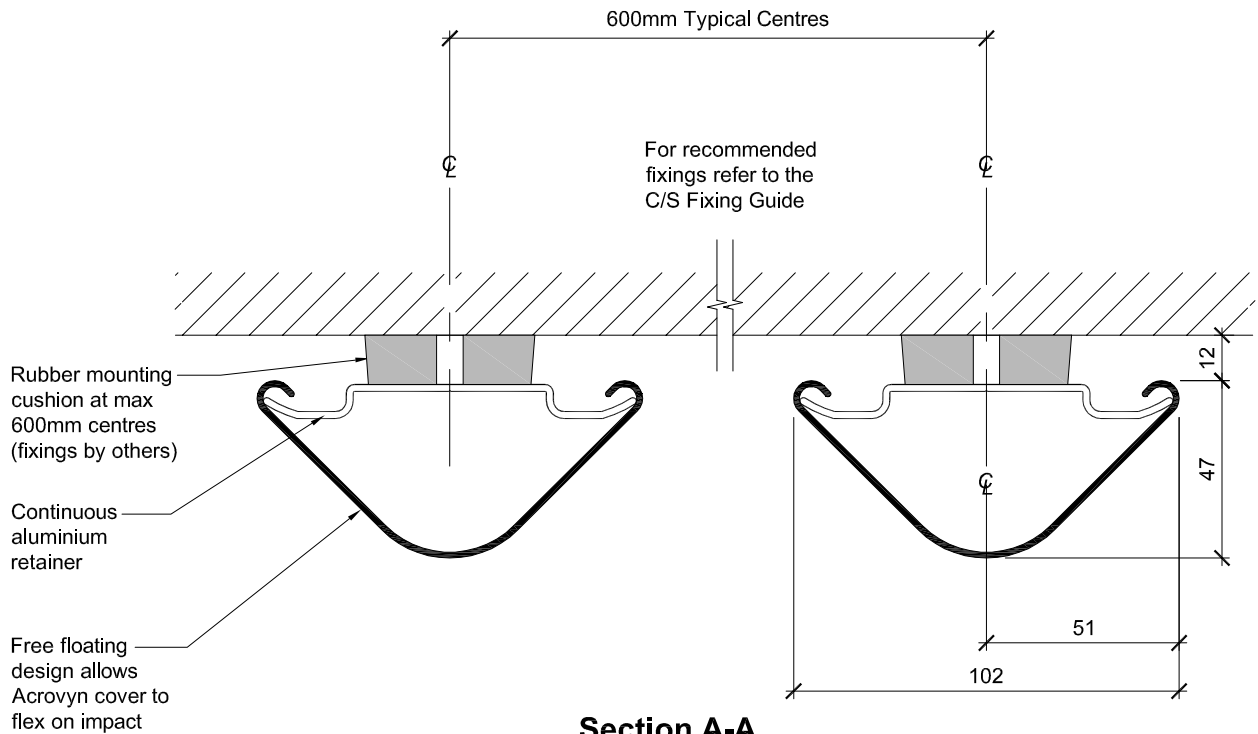

# BL300 Bed Locator

Data Sheet:  
November 2008

**Section A-A**  
**Top View**

**Typical Elevation**

**Standard Colours**

- 9003 Snow White
- 100 Eggshell
- 26 Taupe
- 105 Mocha
- 101 French Cream
- 801 Grey Cloud
- 136 Pearl Grey
- 162 Charcoal
- 112 Pacific Blue
- 25 Storm
- 879 Dusty Jade
- 6033 Mint Turquoise

**MEDIUM DUTY**

**C/S Acrovyn®**

Wall, Door and Corner Protection

Not to scale

All dimensions in millimetres unless otherwise stated.  
Do not scale from the drawing. If in doubt ask

**Construction Specialties™**