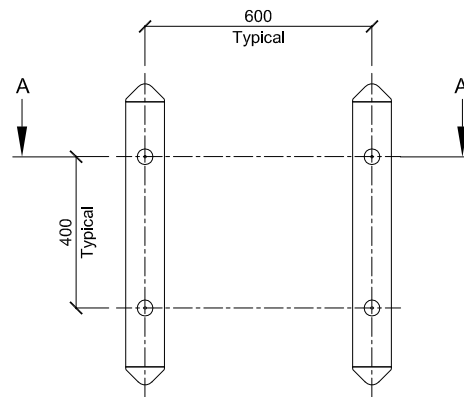

# BL300 Bed Locator

Data Sheet:  
November 2008

**Section A-A**  
**Top View**

**Typical Elevation**

**Standard Colours**

- 9003 Snow White
- 100 Eggshell
- 26 Taupe
- 105 Mocha
- 101 French Cream
- 801 Grey Cloud
- 136 Pearl Grey
- 162 Charcoal
- 112 Pacific Blue
- 25 Storm
- 879 Dusty Jade
- 6033 Mint Turquoise

**MEDIUM DUTY**

**C/S Acrovyn®**

Wall, Door and Corner Protection

Not to scale

All dimensions in millimetres unless otherwise stated.  
Do not scale from the drawing. If in doubt ask

**Construction Specialties™**