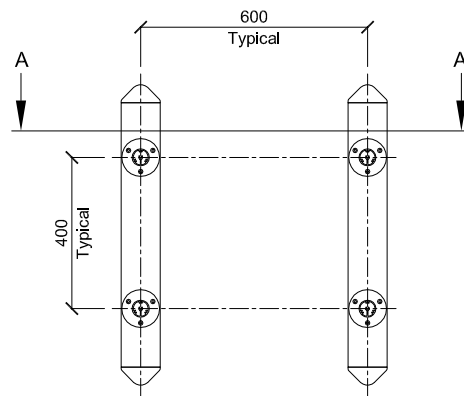

This drawing/specification is the property of Construction Specialties (UK) Ltd and may not be reproduced in full or part or disclosed to any third party in any form without the written permission of Construction Specialties (UK) Ltd. © Copyright 2008 Construction Specialties (UK) Ltd.

BL300M Bed Locator

Data Sheet:
November 2008

Standard Colours

9003	Snow White
100	Eggshell
26	Taupe
105	Mocha
101	French Cream
801	Grey Cloud
136	Pearl Grey
162	Charcoal
112	Pacific Blue
25	Storm
879	Dusty Jade
6033	Mint Turquoise

Non-Standard Colours

933	Mission White
24	Dove
14	Mimosa
16	Harvest Gold
17	Sherbet
2012	Salmon
663	Violet
520	Imperial Purple
845	Spectrum Red
11	Alpine Blue
111	Wedgewood Blue
12	Cobalt
10	Mint Green
129	Yale Blue
967	Hunter Green

MEDIUM DUTY

C/S Acrovyn®

Wall, Door and Corner Protection

Not to scale

All dimensions in millimetres unless otherwise stated.
Do not scale from the drawing. If in doubt ask

Construction Specialties™

Construction Specialties (UK) Ltd
1010 Westcott Venture Park
Westcott, Aylesbury
Buckinghamshire HP18 0XB
England

Tel: +44 (0)1296 652800

Fax: +44 (0)1296 652888

e-mail: info@c-sgroup.co.uk

Internet: www.c-sgroup.co.uk