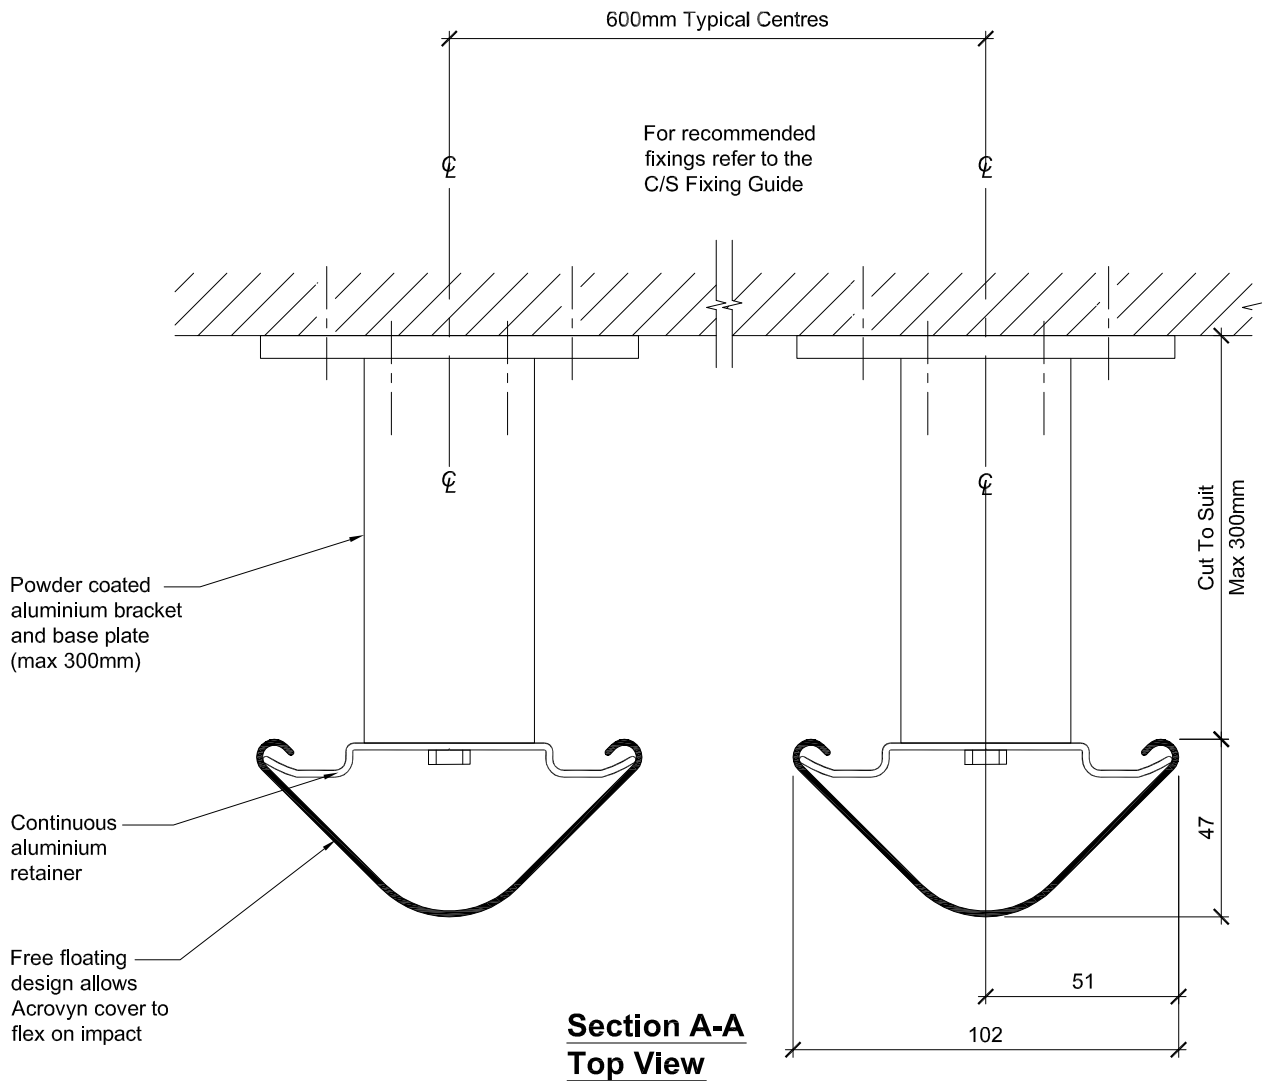

BL300M Bed Locator

Data Sheet:
November 2008

Standard Colours

9003	Snow White
100	Eggshell
26	Taupe
105	Mocha
101	French Cream
801	Grey Cloud
136	Pearl Grey
162	Charcoal
112	Pacific Blue
25	Storm
879	Dusty Jade
6033	Mint Turquoise

MEDIUM DUTY

C/S Acrovyn®

Wall, Door and Corner Protection

Not to scale

All dimensions in millimetres unless otherwise stated.
Do not scale from the drawing. If in doubt ask

Construction Specialties™

Construction Specialties (UK) Ltd
1010 Westcott Venture Park
Westcott, Aylesbury
Buckinghamshire HP18 0XB
England