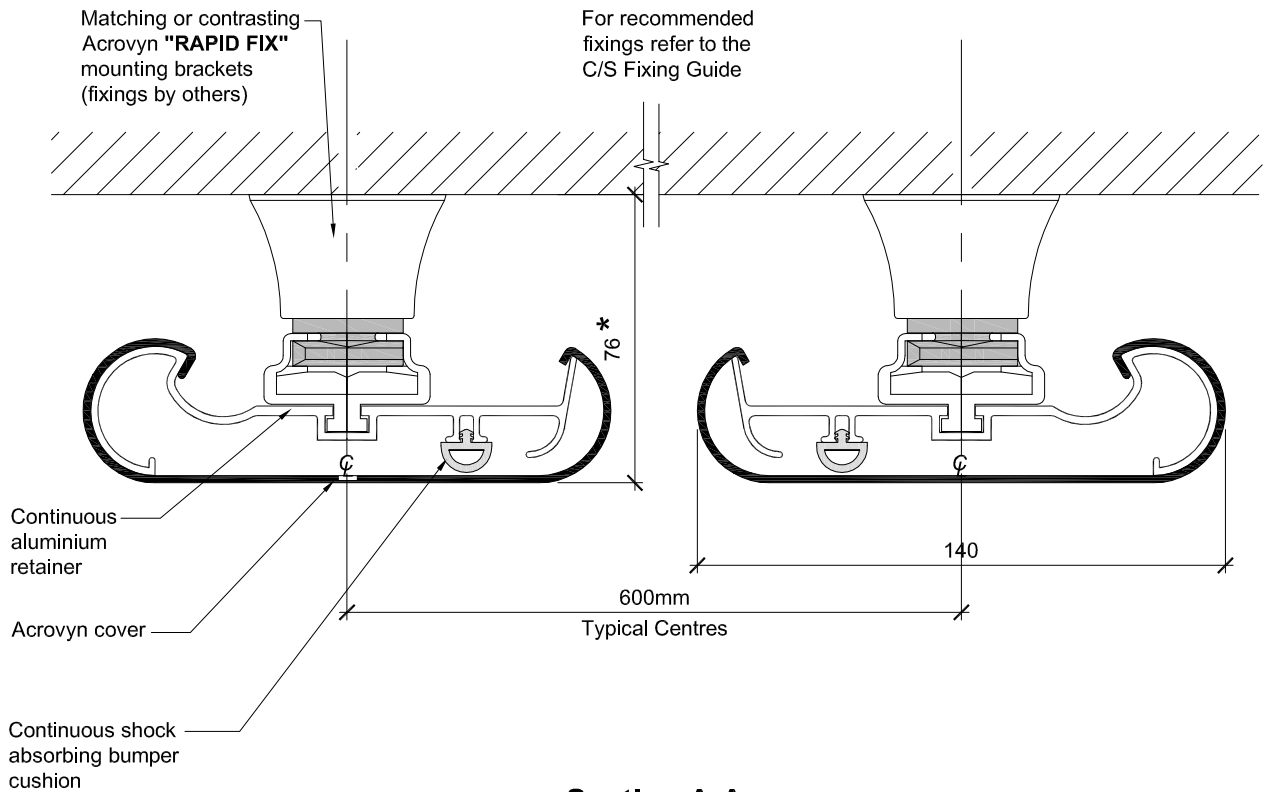

# BL400(76) Bed Locator

Data Sheet:  
October 2008

\* 93mm Projection can be achieved  
with an alternative "RAPID FIX" bracket

## Section A-A Top View

**Typical Elevation**