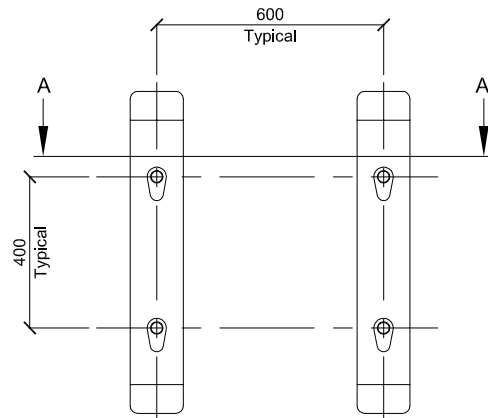

# BL400(76) Bed Locator

Data Sheet:  
October 2008

\* 93mm Projection can be achieved  
with an alternative "RAPID FIX" bracket

## Section A-A Top View

**Typical Elevation**