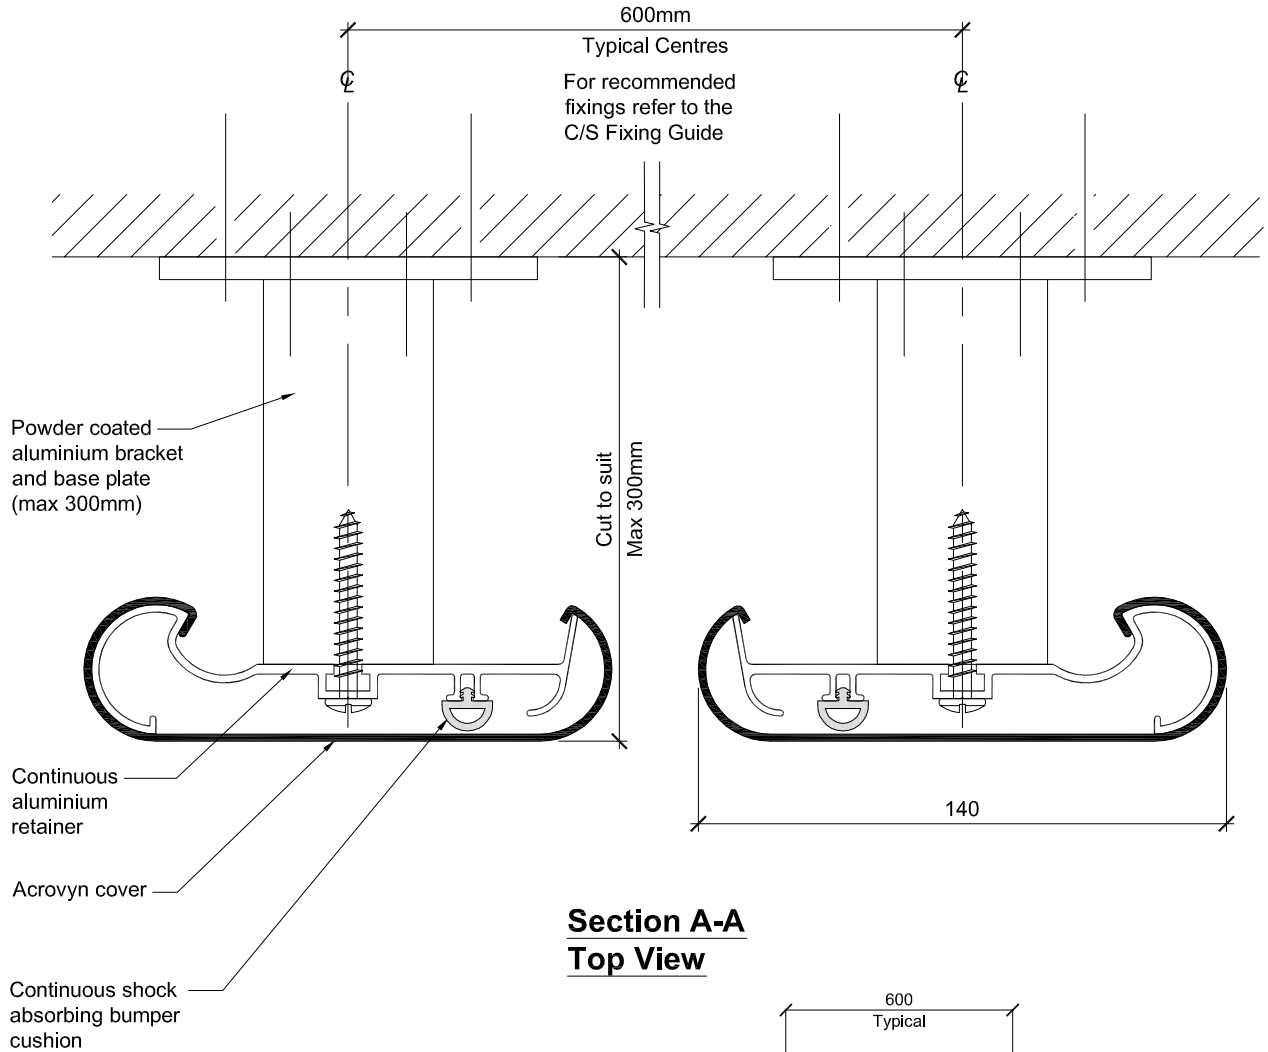

# BL400M Bed Locator

Data Sheet:  
October 2008

**SEVERE DUTY**

**C/S Acrovyn®**

Wall, Door and Corner Protection

Not to scale

All dimensions in millimetres unless otherwise stated.  
Do not scale from the drawing. If in doubt ask

**Construction Specialties™**