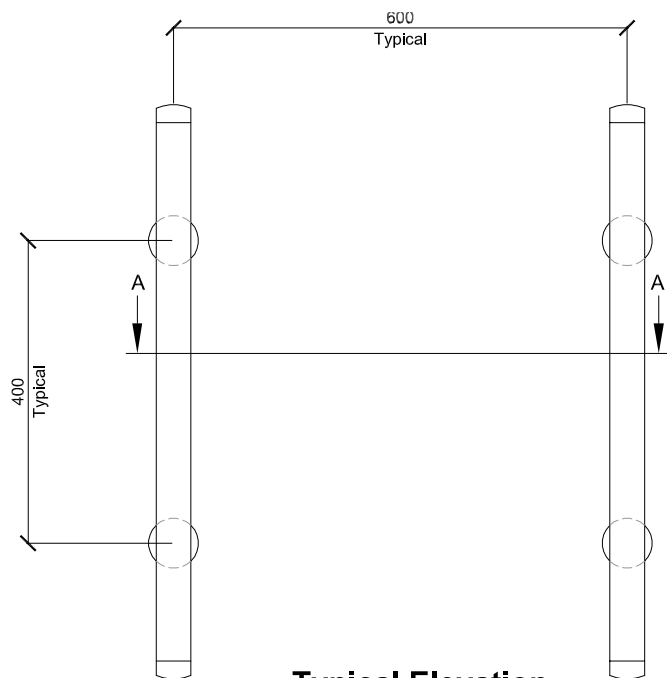

BL500 Bed Locator

Data Sheet:
October 2008

For recommended
fixings refer to the
C/S Fixing Guide

Standard Colours

9003 Snow White
100 Eggshell
26 Taupe
105 Mocha
101 French Cream
801 Grey Cloud
136 Pearl Grey
162 Charcoal
112 Pacific Blue
25 Storm
879 Dusty Jade
6033 Mint Turquoise

MEDIUM DUTY

C/S Acrovyn®

Wall, Door and Corner Protection

Not to scale

All dimensions in millimetres unless otherwise stated.
Do not scale from the drawing. If in doubt ask

Construction Specialties™

Construction Specialties (UK) Ltd
1010 Westcott Venture Park
Westcott, Aylesbury
Buckinghamshire HP18 0XB
England