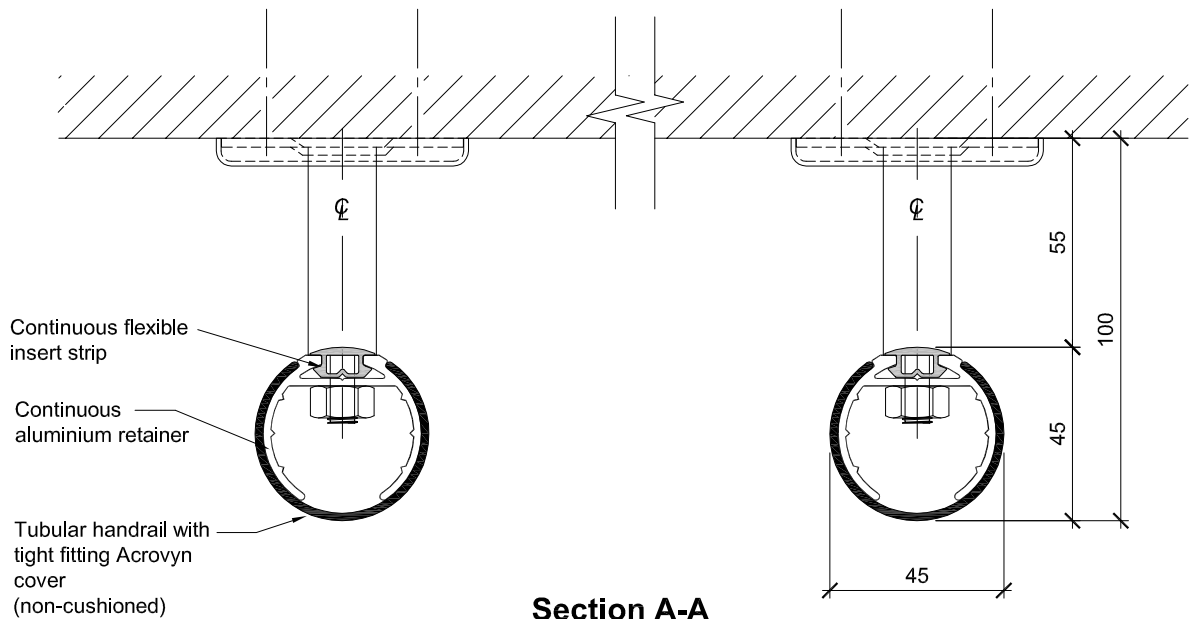

BL500 Bed Locator

Data Sheet:
October 2008

For recommended
fixings refer to the
C/S Fixing Guide

Standard Colours

9003 Snow White
100 Eggshell
26 Taupe
105 Mocha
101 French Cream
801 Grey Cloud
136 Pearl Grey
162 Charcoal
112 Pacific Blue
25 Storm
879 Dusty Jade
6033 Mint Turquoise

MEDIUM DUTY

C/S Acrovyn®

Wall, Door and Corner Protection

Not to scale

All dimensions in millimetres unless otherwise stated.
Do not scale from the drawing. If in doubt ask

Construction Specialties™

Construction Specialties (UK) Ltd
1010 Westcott Venture Park
Westcott, Aylesbury
Buckinghamshire HP18 0XB
England