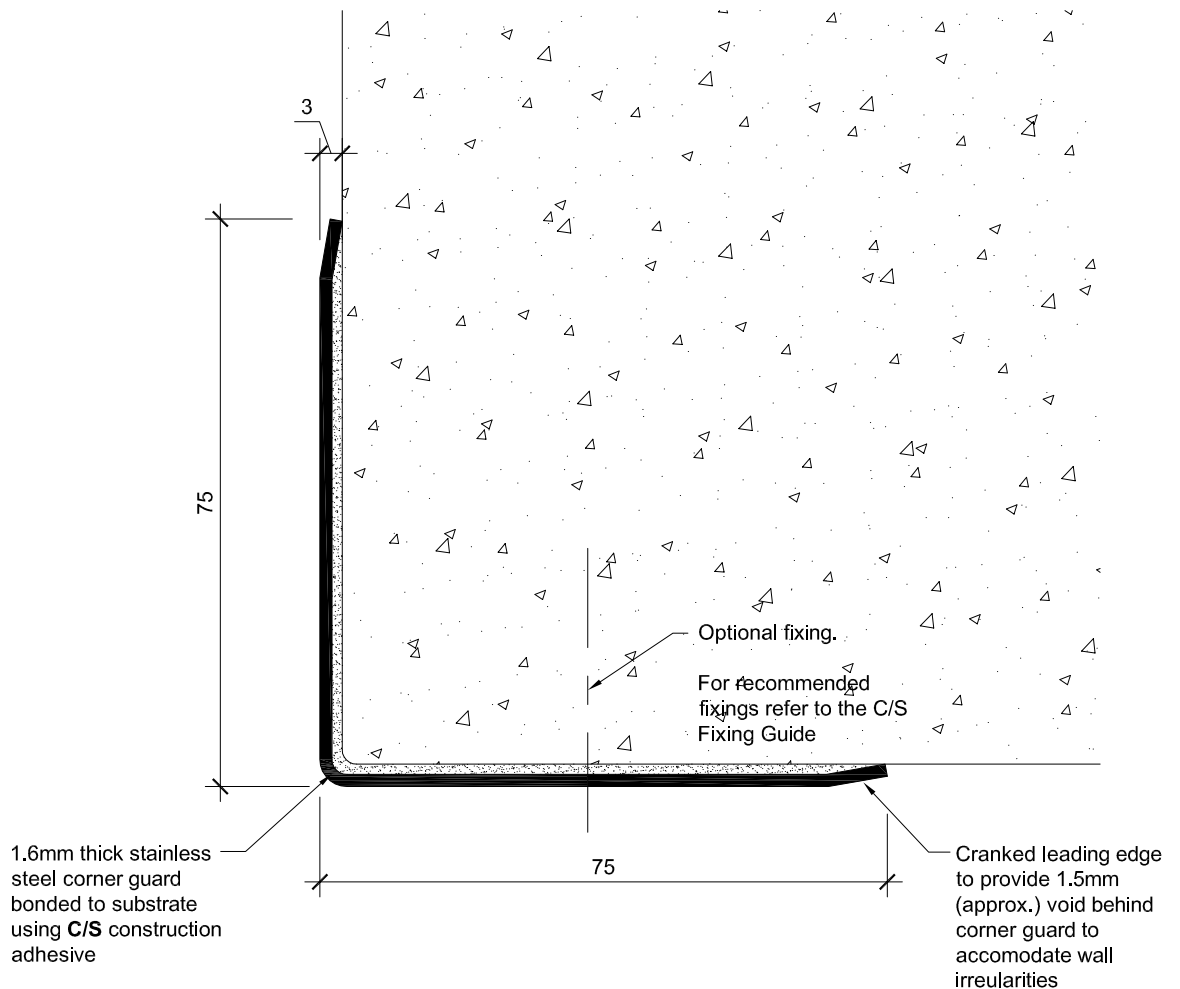

75AB Corner Guard

Data Sheet:
December 2008

HEAVY DUTY

C/S Acrovyn®
Wall, Door and Corner Protection

Not to scale

All dimensions in millimetres unless otherwise stated.
Do not scale from the drawing. If in doubt ask