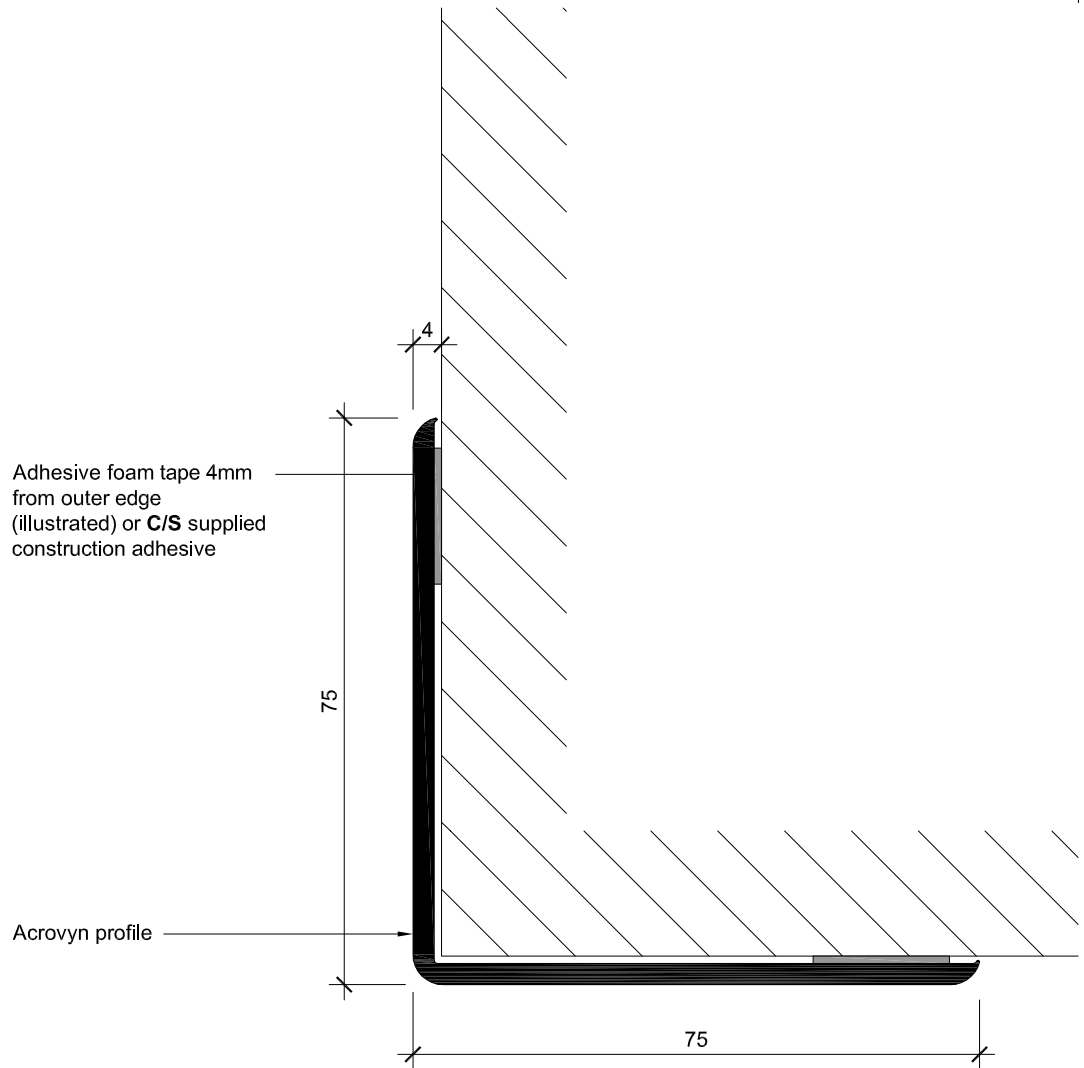

# SCG75 Corner Guard

Data Sheet:  
November 2008

**MEDIUM DUTY**

**C/S Acrovyn®**

Wall, Door and Corner Protection

Not to scale

All dimensions in millimetres unless otherwise stated.  
Do not scale from the drawing. If in doubt ask

**Construction Specialties™**