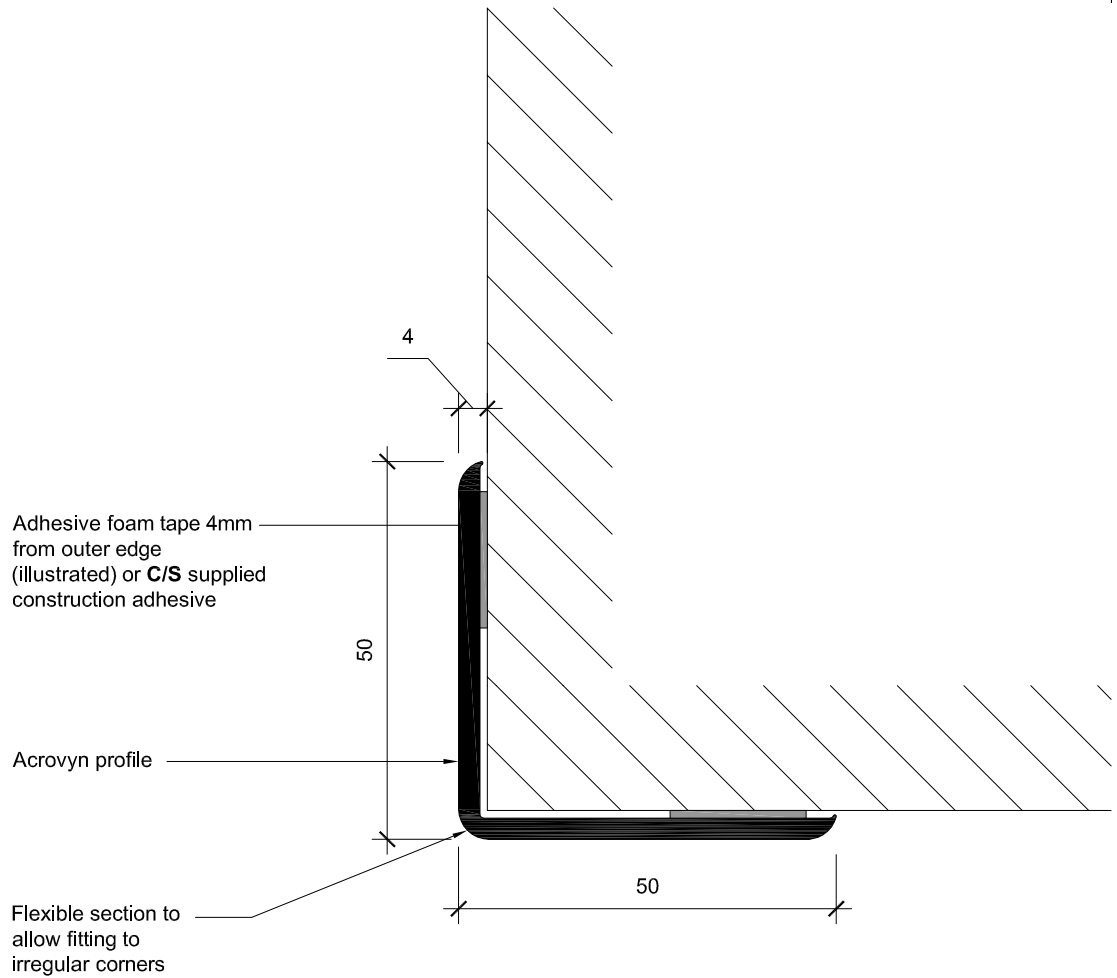

SCGv50 Corner Guard

Data Sheet:
November 2008

Standard Colours

9003 Snow White
100 Eggshell
26 Taupe
105 Mocha
101 French Cream
801 Grey Cloud
136 Pearl Grey
162 Charcoal
112 Pacific Blue
25 Storm
6033 Mint Turquoise

Not to scale

All dimensions in millimetres unless otherwise stated.
Do not scale from the drawing. If in doubt ask

Construction Specialties™

Construction Specialties (UK) Ltd
1010 Westcott Venture Park
Westcott, Aylesbury
Buckinghamshire HP18 0XB
England