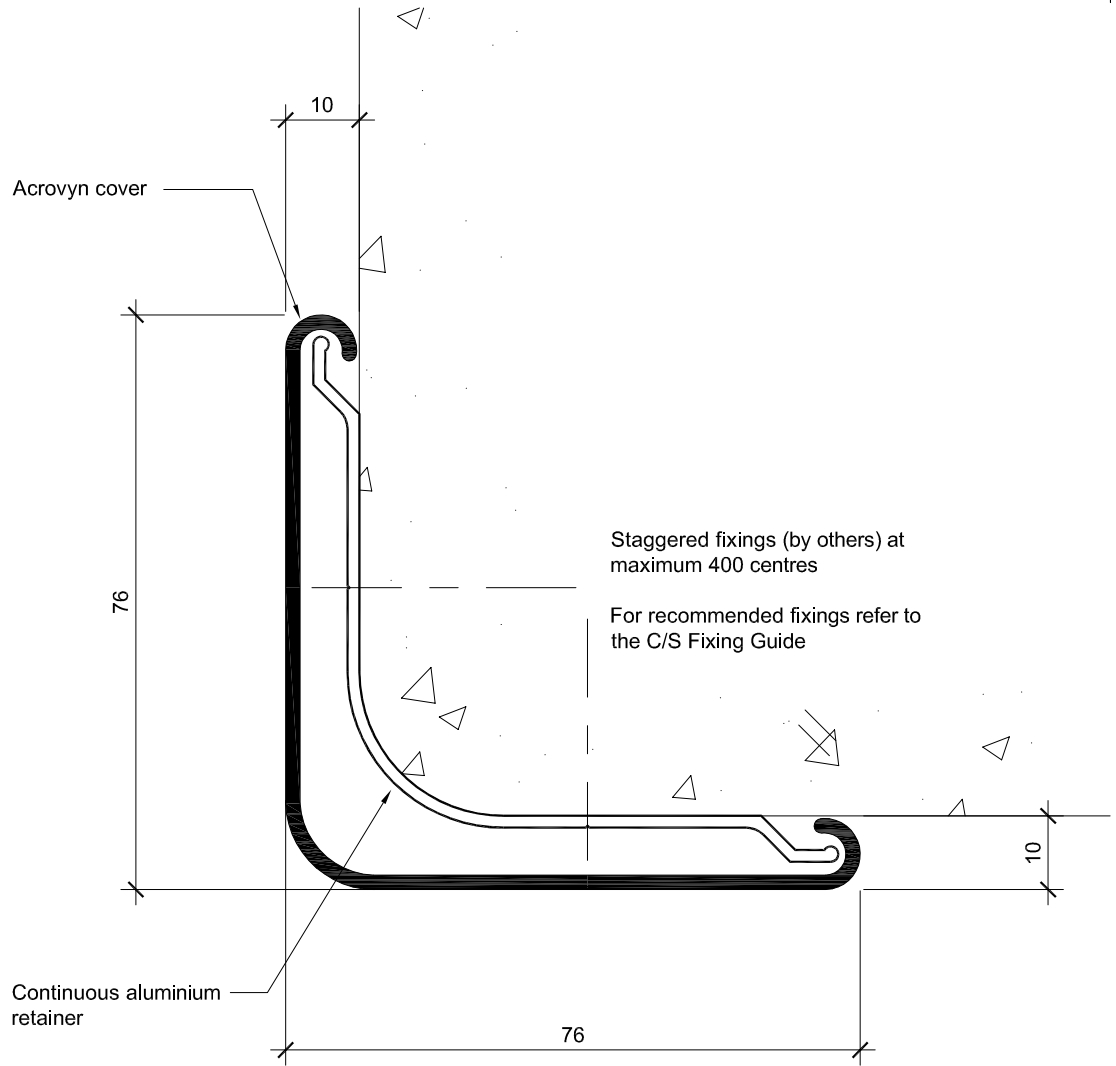

SM10 Corner Guard

Data Sheet:
October 2008

Standard Colours

- 9003 Snow White
- 100 Eggshell
- 26 Taupe
- 105 Mocha
- 101 French Cream
- 801 Grey Cloud
- 136 Pearl Grey
- 162 Charcoal
- 112 Pacific Blue
- 25 Storm
- 879 Dusty Jade
- 6033 Mint Turquoise

SEVERE DUTY

C/S Acrovyn®

Wall, Door and Corner Protection

Not to scale

All dimensions in millimetres unless otherwise stated.
Do not scale from the drawing. If in doubt ask

Construction Specialties™

Construction Specialties (UK) Ltd
1010 Westcott Venture Park
Westcott, Aylesbury
Buckinghamshire HP18 0XB
England