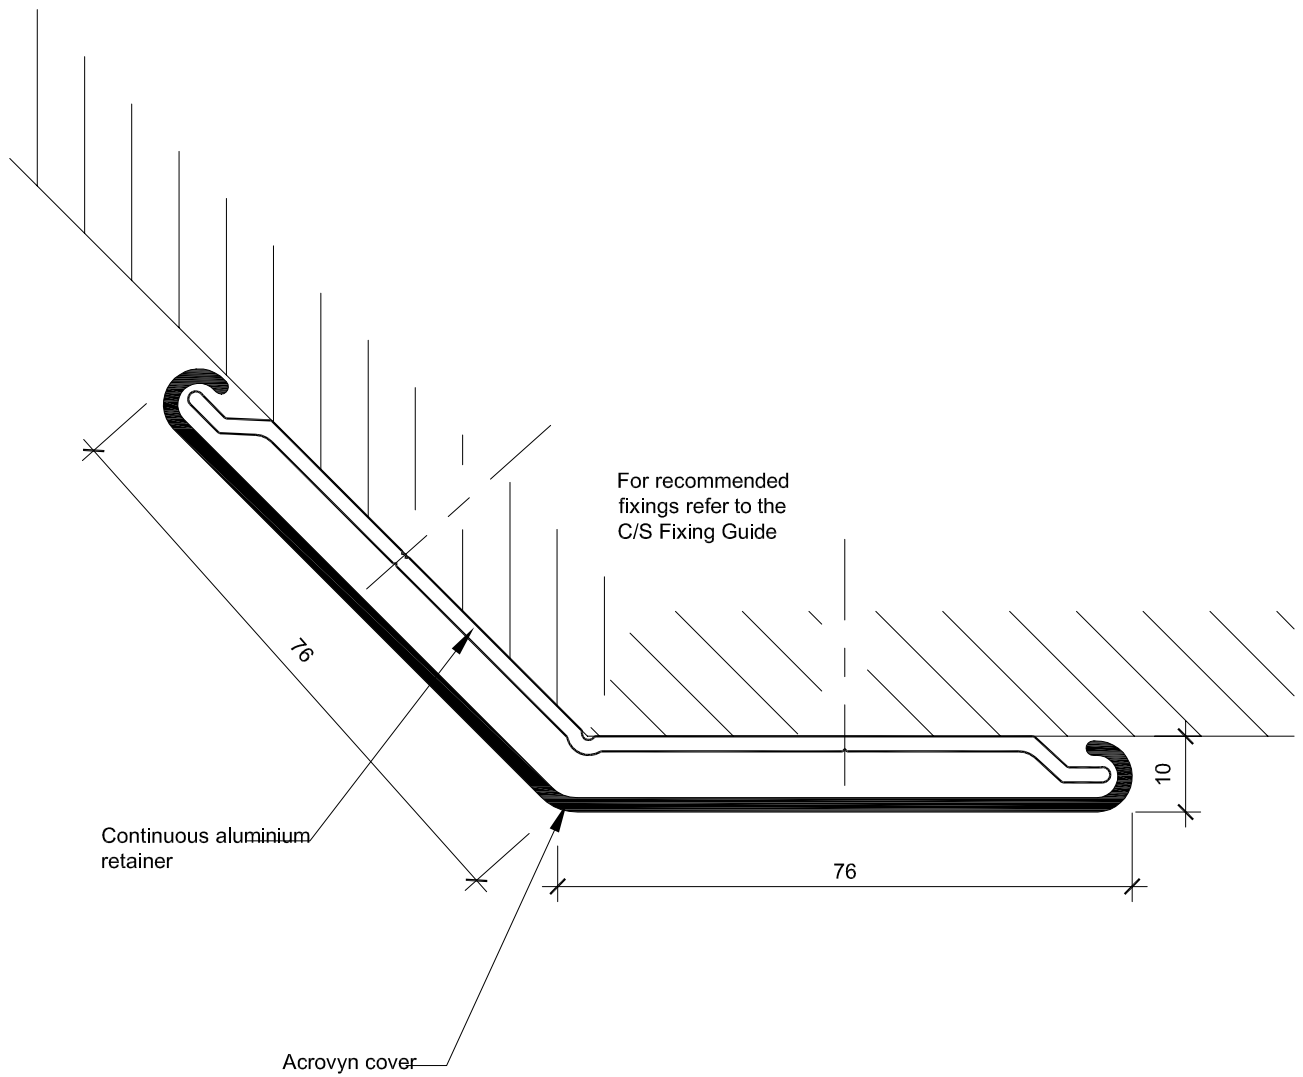

# SM20 (135°) Corner Guard

Data Sheet:  
October 2008

**SEVERE DUTY**

**C/S Acrovyn®**

Wall, Door and Corner Protection

Not to scale

All dimensions in millimetres unless otherwise stated.  
Do not scale from the drawing. If in doubt ask

**Construction Specialties™**