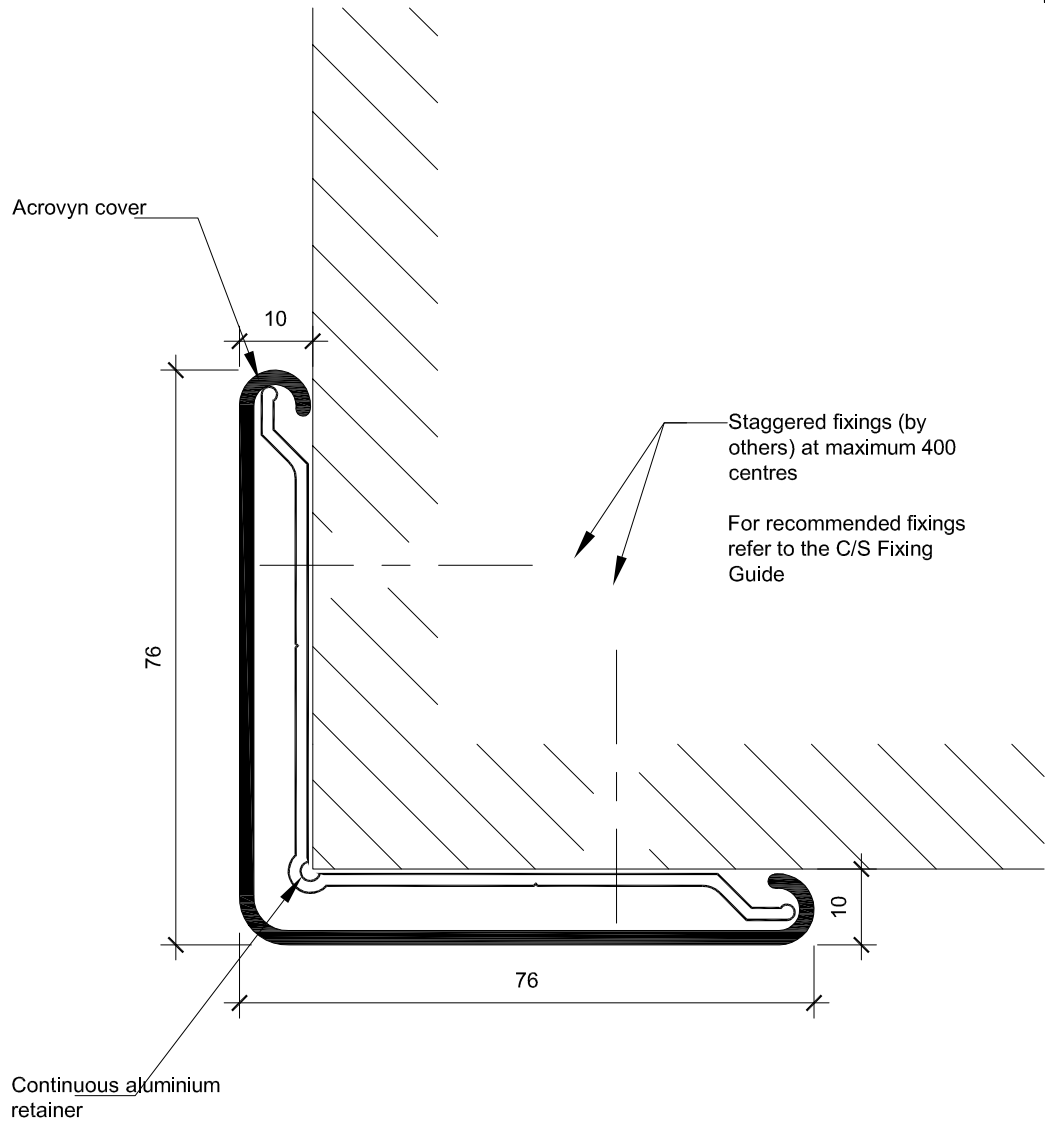

SM20 Corner Guard

Data Sheet:
October 2008

Standard Colours

9003 Snow White
100 Eggshell
26 Taupe
105 Mocha
101 French Cream
801 Grey Cloud
136 Pearl Grey
162 Charcoal
112 Pacific Blue
25 Storm
879 Dusty Jade
6033 Mint Turquoise

SEVERE DUTY

C/S Acrovyn®

Wall, Door and Corner Protection

Not to scale

All dimensions in millimetres unless otherwise stated.
Do not scale from the drawing. If in doubt ask

Construction Specialties™

Construction Specialties (UK) Ltd
1010 Westcott Venture Park
Westcott, Aylesbury
Buckinghamshire HP18 0XB
England