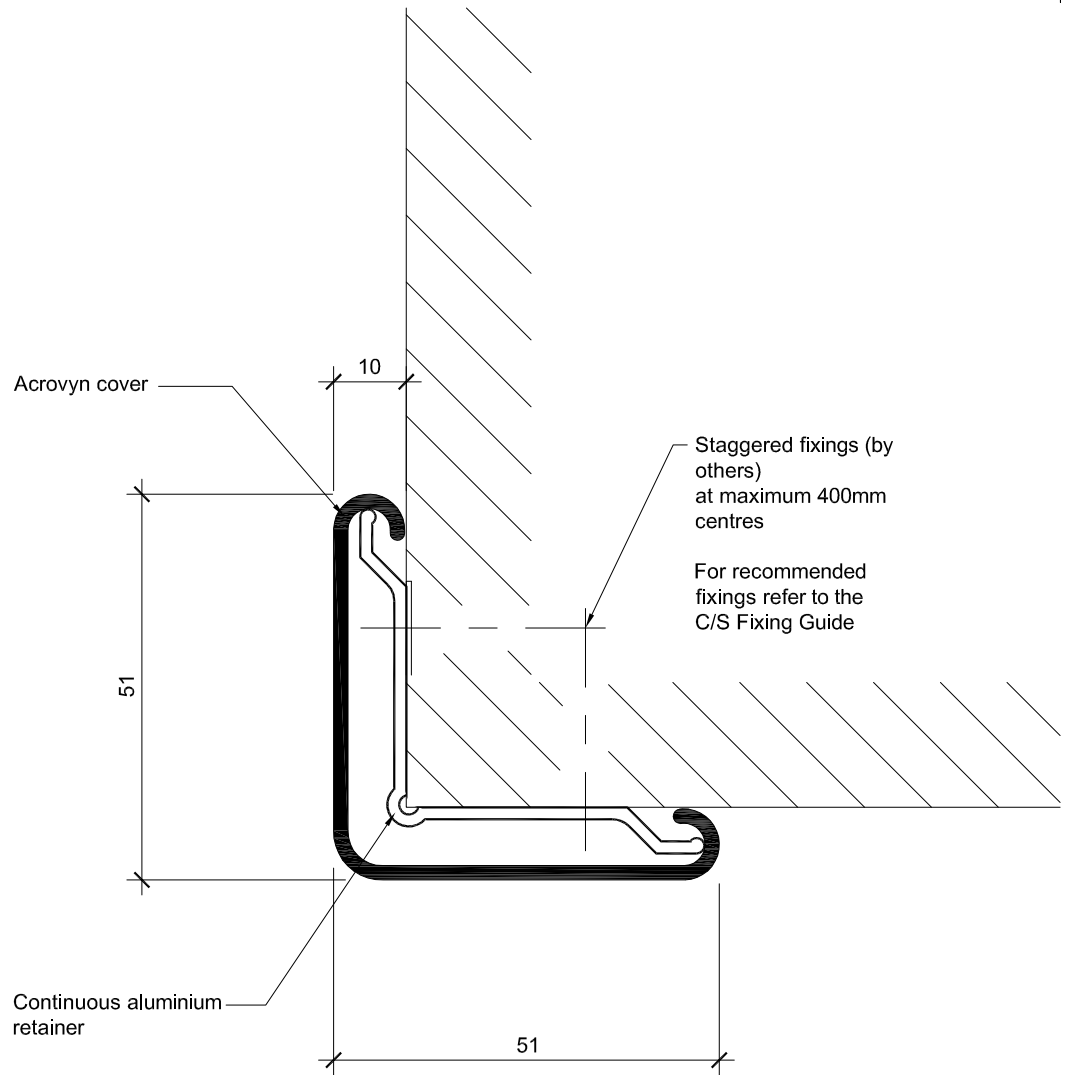

SSM20 Corner Guard

Data Sheet:
November 2008

Standard Colours

9003 Snow White
100 Eggshell
26 Taupe
105 Mocha
101 French Cream
801 Grey Cloud
136 Pearl Grey
162 Charcoal
112 Pacific Blue
25 Storm
879 Dusty Jade
6033 Mint Turquoise

HEAVY DUTY

C/S Acrovyn®

Wall, Door and Corner Protection

Not to scale

All dimensions in millimetres unless otherwise stated.
Do not scale from the drawing. If in doubt ask

Construction Specialties™

Construction Specialties (UK) Ltd
1010 Westcott Venture Park
Westcott, Aylesbury
Buckinghamshire HP18 0XB
England