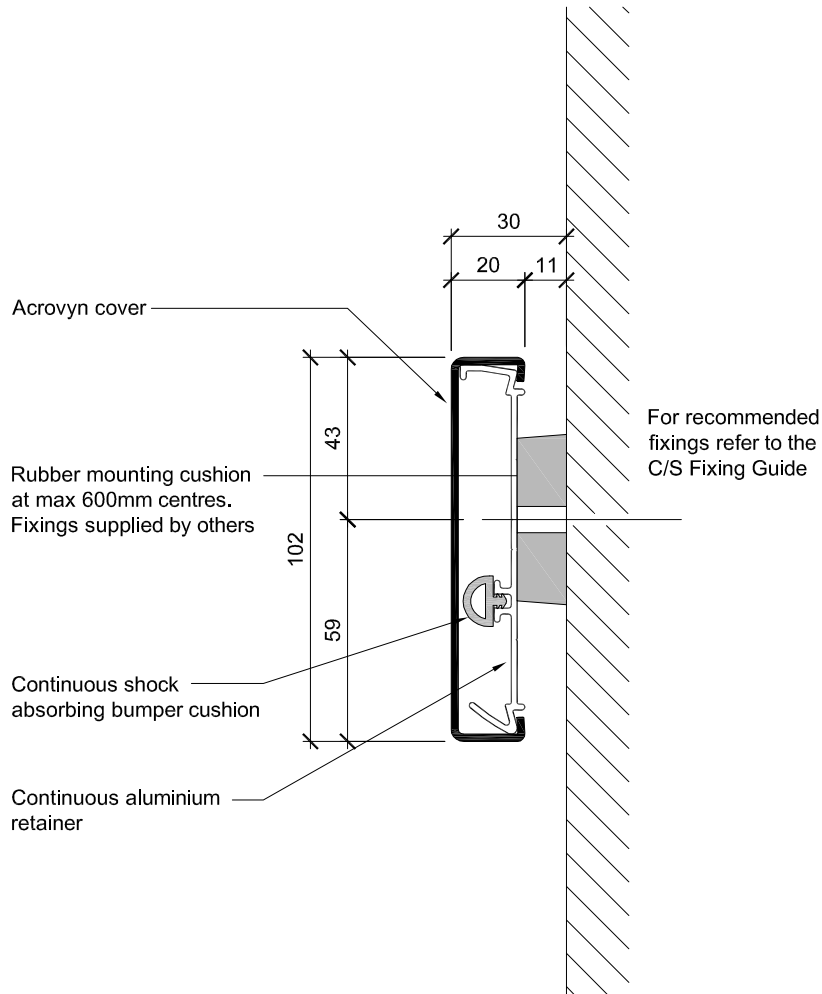

BCR40 Crash Rail

Data Sheet:
September 2008

Standard Colours

9003	Snow White
100	Eggshell
26	Taupe
105	Mocha
101	French Cream
801	Grey Cloud
136	Pearl Grey
162	Charcoal
112	Pacific Blue
25	Storm
879	Dusty Jade
6033	Mint Turquoise

MEDIUM DUTY

C/S Acrovyn®
Wall, Door and Corner Protection

Not to scale

All dimensions in millimetres unless otherwise stated.
Do not scale from the drawing. If in doubt ask

Construction Specialties™

Construction Specialties (UK) Ltd
1010 Westcott Venture Park
Westcott, Aylesbury
Buckinghamshire HP18 0XB
England