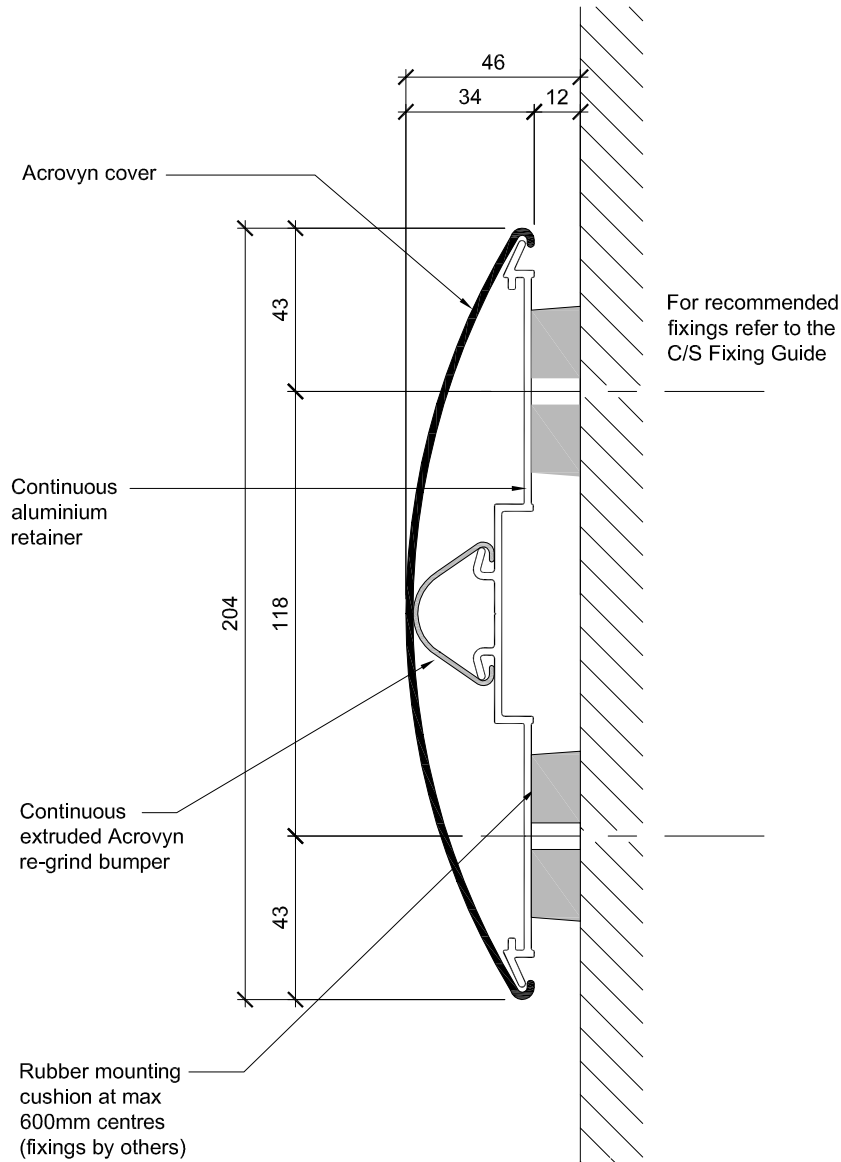

# BCR80M Crash Rail

Data Sheet:  
September 2008

**HEAVY DUTY**

**C/S Acrovyn®**

Wall, Door and Corner Protection

Not to scale

All dimensions in millimetres unless otherwise stated.  
Do not scale from the drawing. If in doubt ask

**Construction Specialties™**