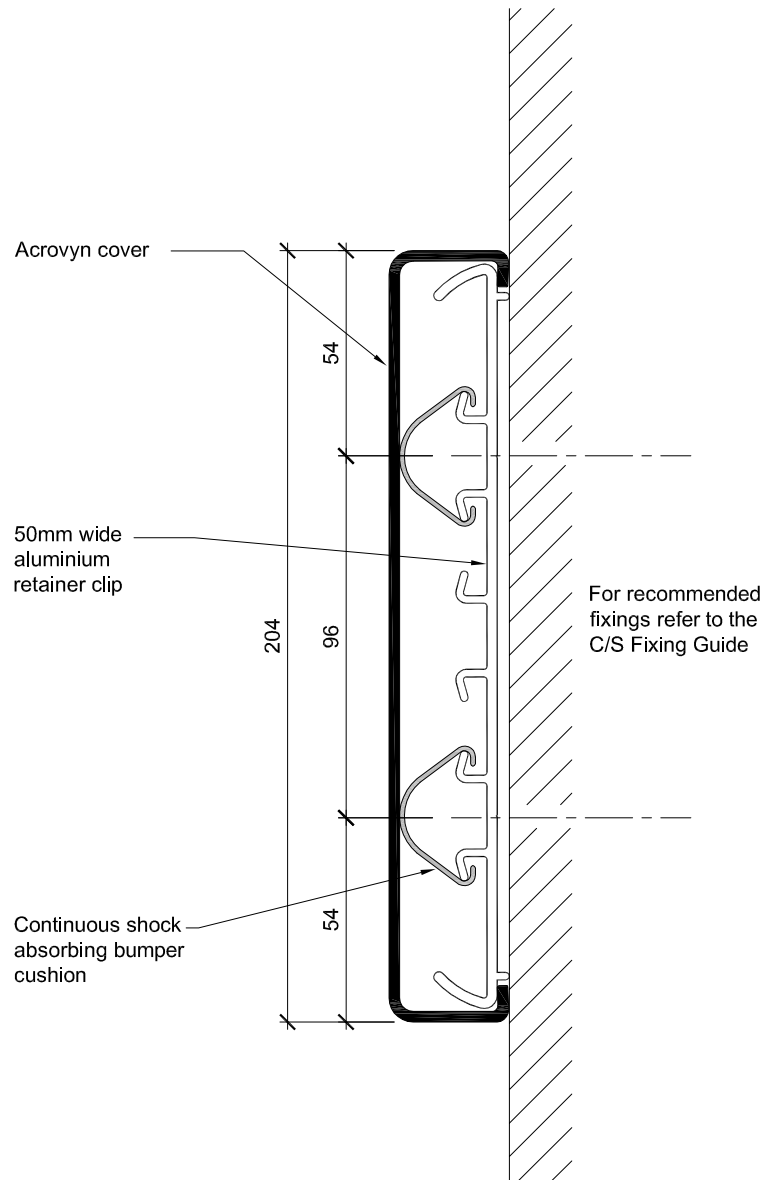

CR200 Crash Rail

Data Sheet:
December 2008

Standard Colours

- 9003 Snow White
- 100 Eggshell
- 26 Taupe
- 105 Mocha
- 101 French Cream
- 801 Grey Cloud
- 136 Pearl Grey
- 162 Charcoal
- 112 Pacific Blue
- 25 Storm
- 879 Dusty Jade
- 6033 Mint Turquoise

MEDIUM DUTY

C/S Acrovyn®

Wall, Door and Corner Protection

Not to scale

All dimensions in millimetres unless otherwise stated.
Do not scale from the drawing. If in doubt ask

Construction Specialties™

Construction Specialties (UK) Ltd
1010 Westcott Venture Park
Westcott, Aylesbury
Buckinghamshire HP18 0XB
England