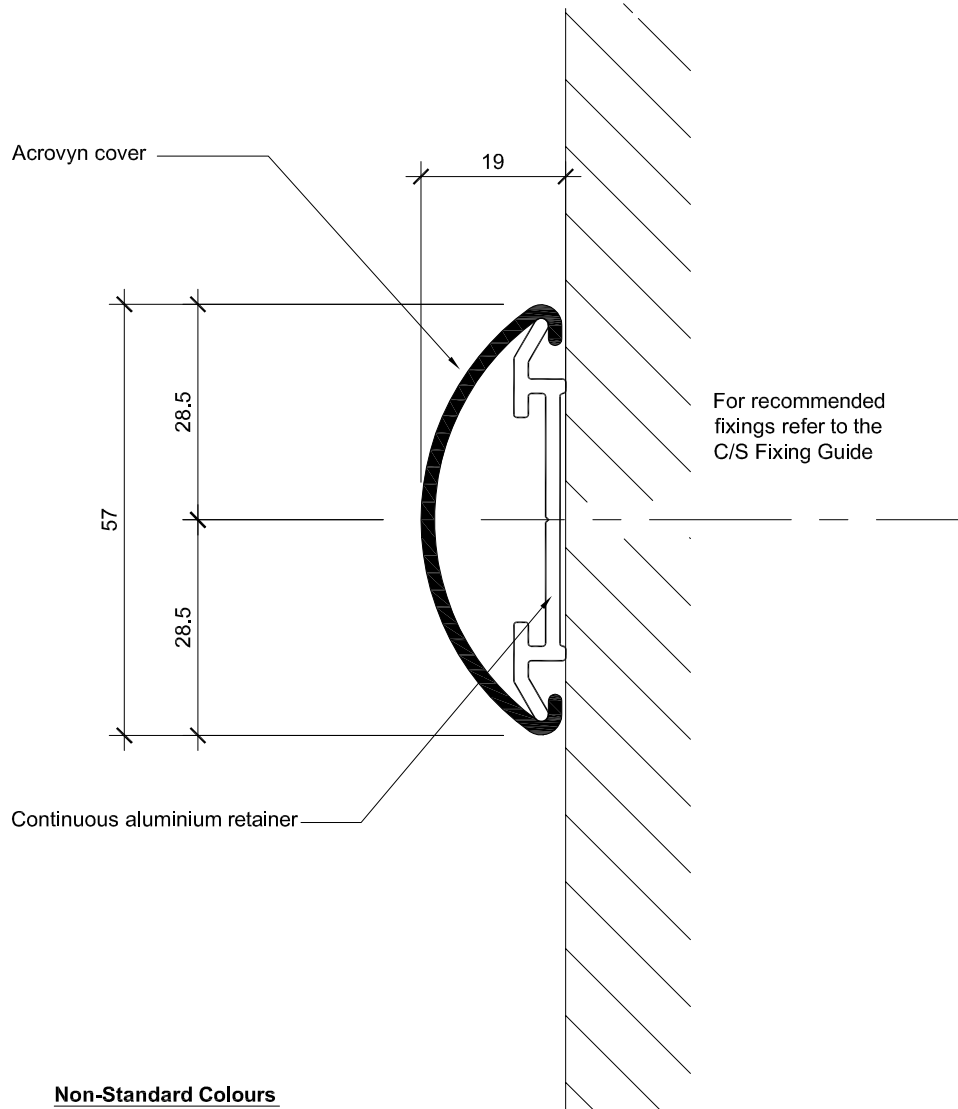

# FR225 Rub Rail

Data Sheet:  
November 2008

Fixings into studs or horizontal noggings at  
max 600mm centres.  
Fixings supplied by others

**LIGHT DUTY**

## C/S Acrovyn® Wall, Door and Corner Protection

Not to scale

All dimensions in millimetres unless otherwise stated.  
Do not scale from the drawing. If in doubt ask

**Construction Specialties™**

**Construction Specialties (UK) Ltd**  
1010 Westcott Venture Park  
Westcott, Aylesbury  
Buckinghamshire HP18 0XB  
England