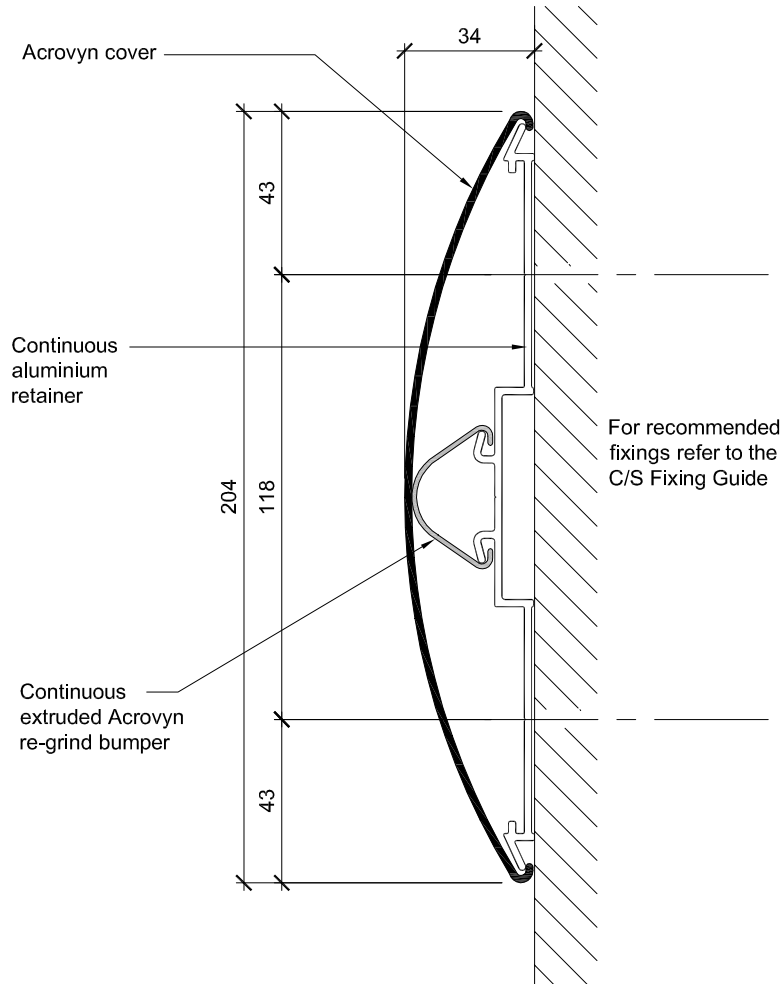

SCR80M Crash Rail

Data Sheet:
December 2008

Standard Colours

9003 Snow White
100 Eggshell
26 Taupe
105 Mocha
101 French Cream
801 Grey Cloud
136 Pearl Grey
162 Charcoal
112 Pacific Blue
25 Storm
879 Dusty Jade
6033 Mint Turquoise

HEAVY DUTY

C/S Acrovyn®

Wall, Door and Corner Protection

Not to scale

All dimensions in millimetres unless otherwise stated.
Do not scale from the drawing. If in doubt ask

Construction Specialties™

Construction Specialties (UK) Ltd
1010 Westcott Venture Park
Westcott, Aylesbury
Buckinghamshire HP18 0XB
England