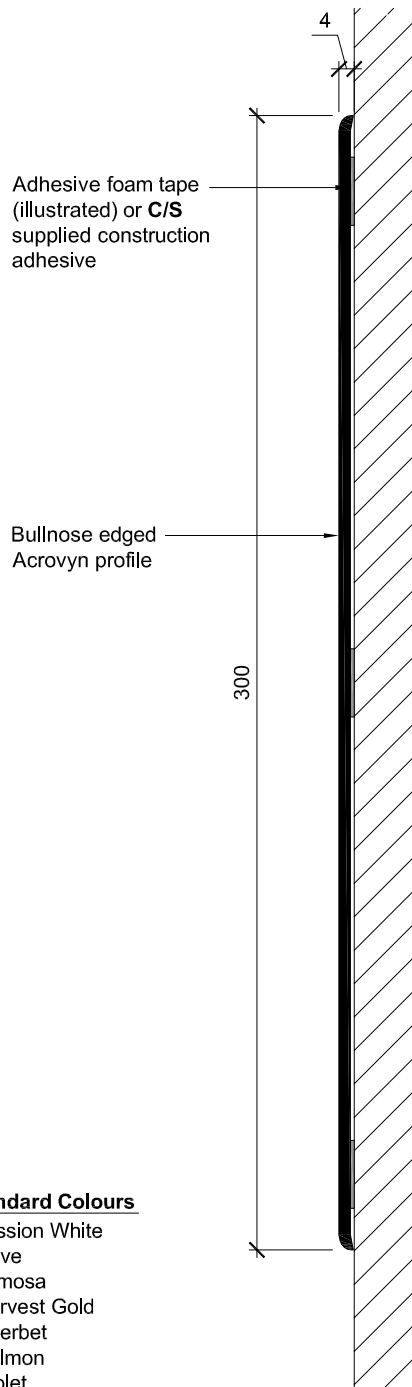

TP300 Rub Rail

Data Sheet:
November 2008

Standard Colours

9003	Snow White
100	Eggshell
26	Taupe
105	Mocha
101	French Cream
801	Grey Cloud
136	Pearl Grey
162	Charcoal
112	Pacific Blue
25	Storm
879	Dusty Jade
6033	Mint Turquoise

LIGHT DUTY

C/S Acrovyn®

Wall, Door and Corner Protection

Not to scale

All dimensions in millimetres unless otherwise stated.
Do not scale from the drawing. If in doubt ask

Construction Specialties™

Construction Specialties (UK) Ltd
1010 Westcott Venture Park
Westcott, Aylesbury
Buckinghamshire HP18 0XB
England