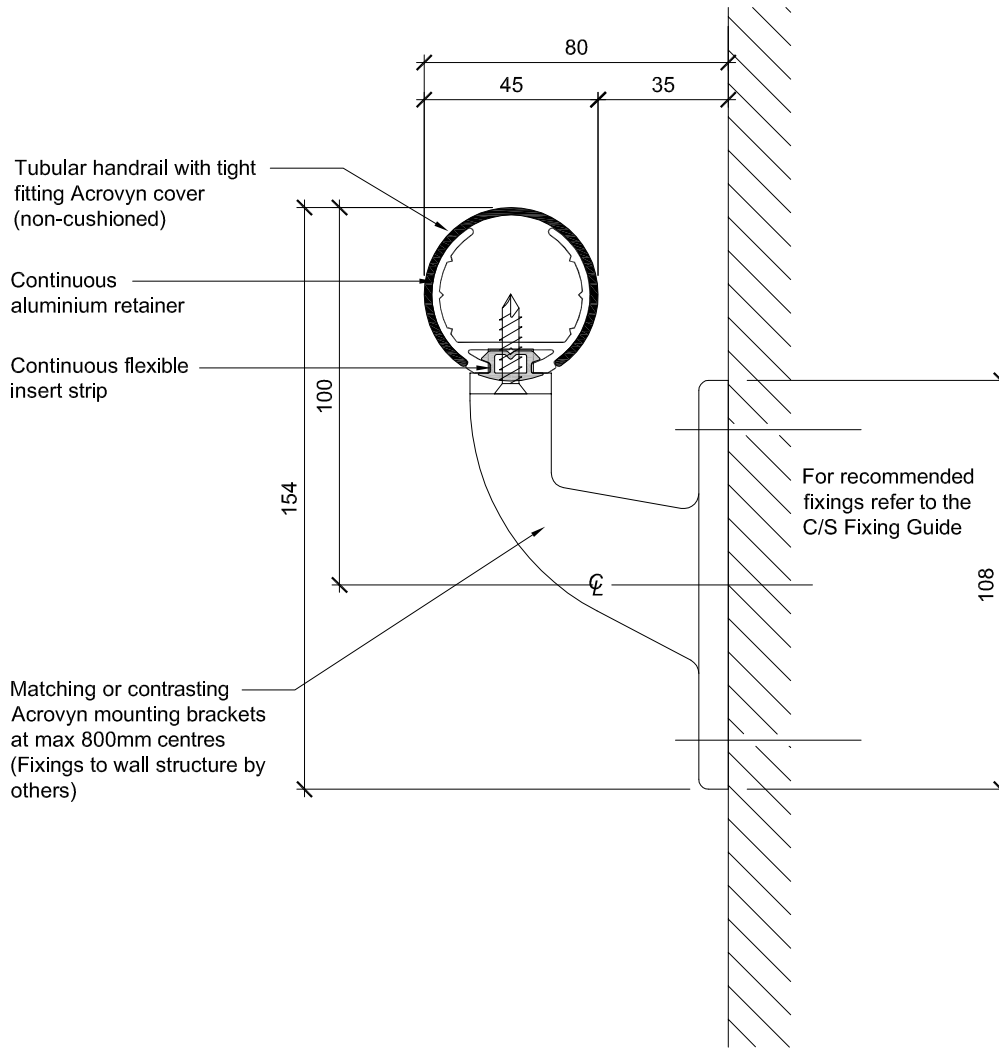

# HR6 Handrail

Data Sheet:  
December 2008

**LIGHT DUTY**

**C/S Acrovyn®**

Wall, Door and Corner Protection

Not to scale

All dimensions in millimetres unless otherwise stated.  
Do not scale from the drawing. If in doubt ask

**Construction Specialties™**