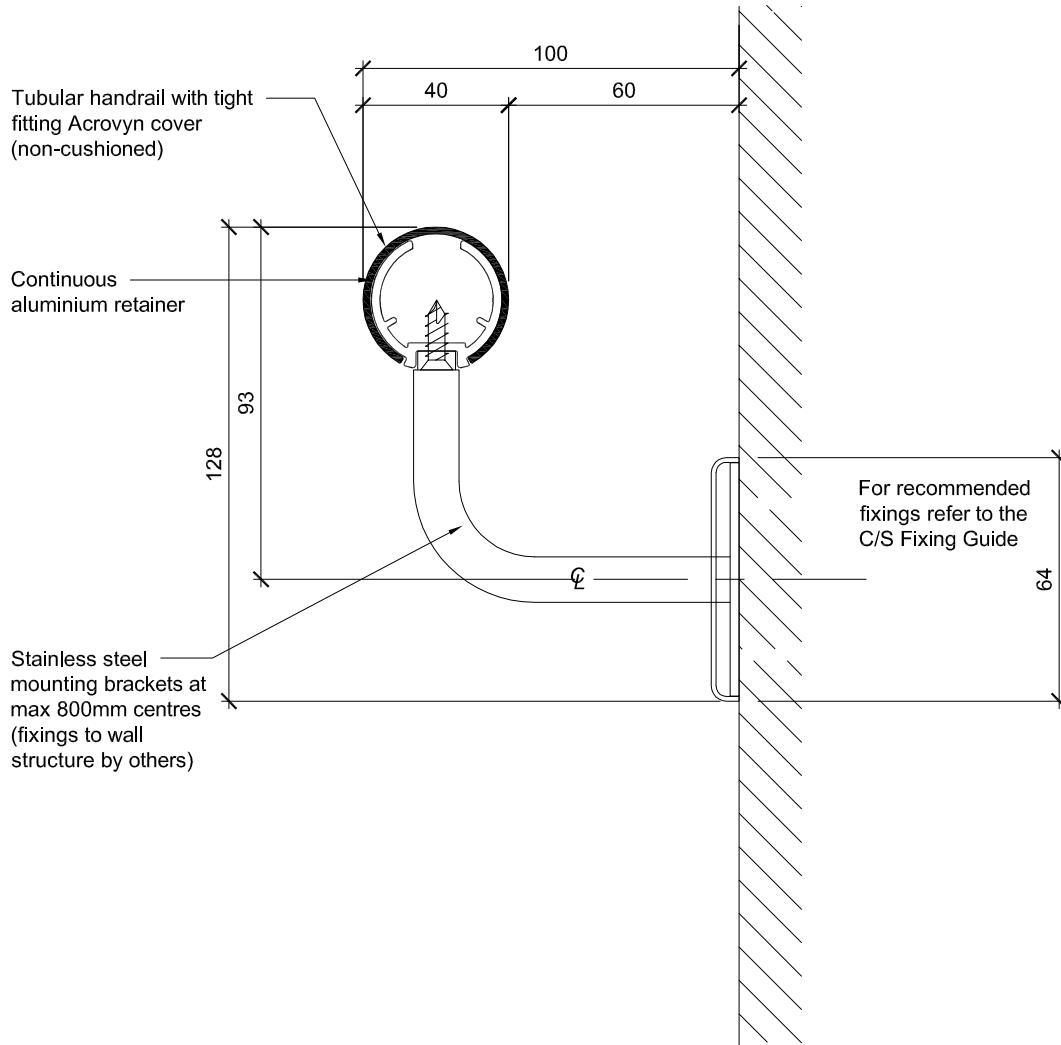

HR6CS Handrail

Data Sheet:
December 2008

Standard Colours

Eggshell
French Cream
Pearl Grey
Charcoal

Non-Standard Colours

Mission White
Imperial Purple
Spectrum Red
Wedgewood Blue
Yale Blue

LIGHT DUTY

C/S Acrovyn®
Wall, Door and Corner Protection

Not to scale

All dimensions in millimetres unless otherwise stated.
Do not scale from the drawing. If in doubt ask

Construction Specialties™

Construction Specialties (UK) Ltd
1010 Westcott Venture Park
Westcott, Aylesbury
Buckinghamshire HP18 0XB
England