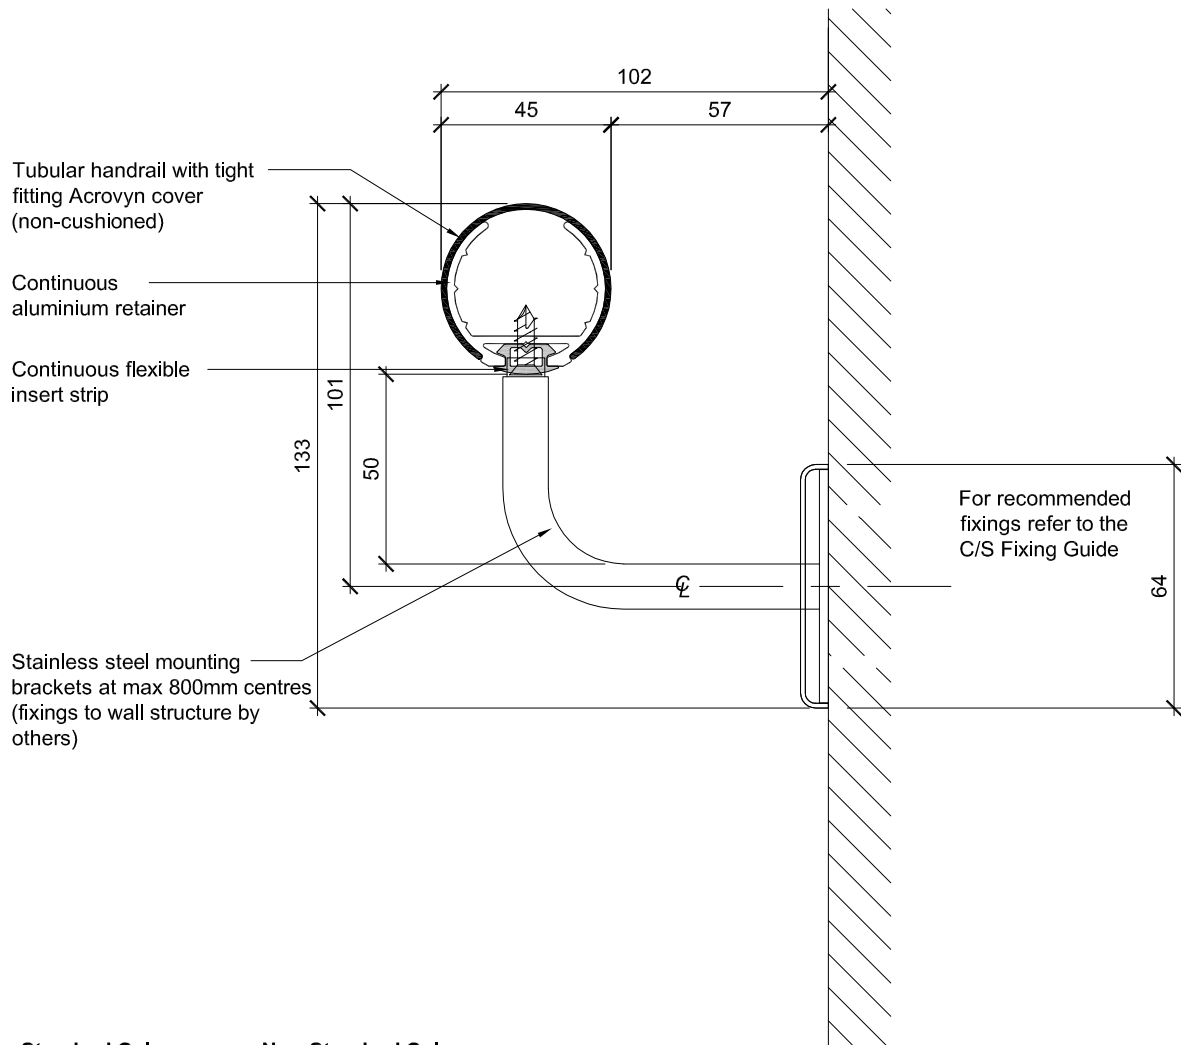

HR6S Handrail

Data Sheet:
December 2008

Standard Colours

9003 Snow White
100 Eggshell
26 Taupe
105 Mocha
101 French Cream
801 Grey Cloud
136 Pearl Grey
162 Charcoal
112 Pacific Blue
25 Storm
879 Dusty Jade
6033 Mint Turquoise

LIGHT DUTY

C/S Acrovyn®

Wall, Door and Corner Protection

Not to scale

All dimensions in millimetres unless otherwise stated.
Do not scale from the drawing. If in doubt ask

Construction Specialties™

Construction Specialties (UK) Ltd
1010 Westcott Venture Park
Westcott, Aylesbury
Buckinghamshire HP18 0XB
England