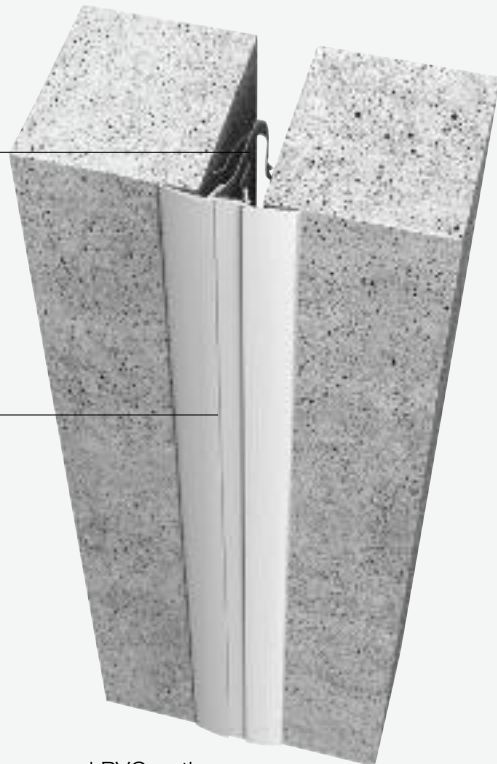

COVER STRIPS FOR WALLS

JOINTS TO 50MM – MOVEMENT UP TO ± 35 MM

- Surface mounted rigid cover strips
- Quick and easy installation
- Interior applications

How it works

Aluminium clips hold the cover in position during the movement cycle

Simple aluminium covers span over expansion joint

W series

Rigid strips for covering wall joints, available in aluminium, stainless steel, brass and PVC options. Strips are supplied in 3m lengths with all the necessary fastening accessories.

Wall to wall covers

Model	Joint width (mm)		Movement \pm (mm)		Aluminium	Stainless steel	PVC	Fixing method
	Clip	Clip	Clip	Clip				
	15-35	35-85	15-35	35-85				
W30	25	-	+5/-10	-		-	-	Clips
W50	25	-	± 10	-		-		Clips
W70	25	-	± 10	-				Clips
W90	25	50	± 10	+25/-35		-	-	Clips
W120	25	50	± 10	± 35		-	-	Clips