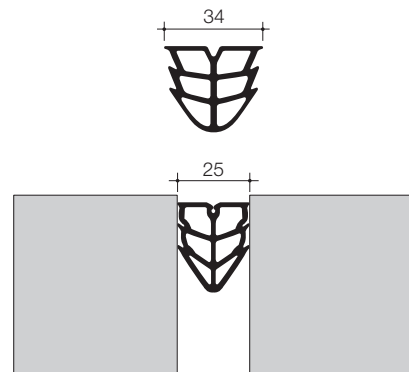

Colours and finishes

Black as standard, models JD-16 – JD-42 are also available in Grey and Sand.

JD-34