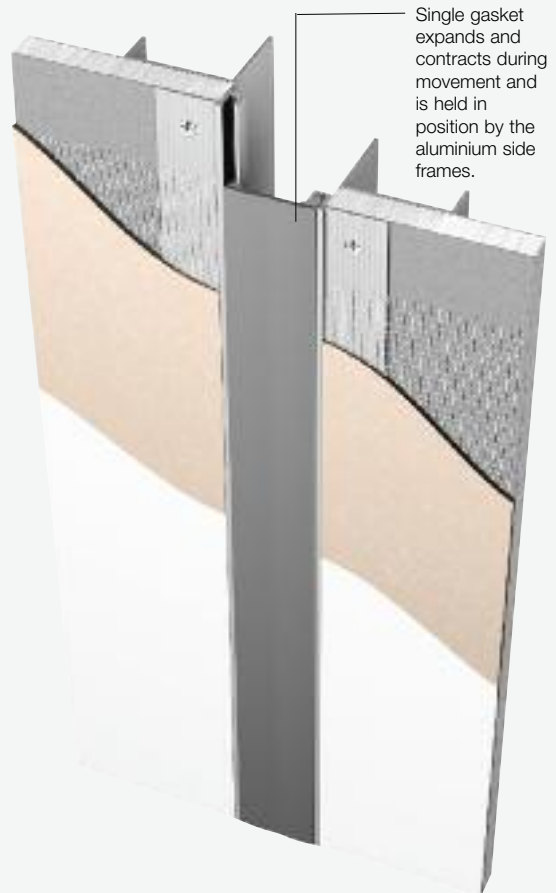

GASKETED WALL/CEILING JOINT COVERS

JOINTS TO 150MM – MOVEMENT UP TO +150MM AND -105MM

- Wall and ceiling joint applications
- Single or dual gasketed models
- Replaceable gaskets
- Interior applications only
- Suitable for most wall and ceiling finishes – frame configuration variable to suit selected finish

How it works

FGFS series

Surface mounted wall joint covers suitable for all wall finishes. Easy installation.

Wall to wall covers				Corner wall or wall to ceiling covers			
Model	Joint width (mm)	Exposed surface (mm)	Movement ± (mm)				
FGFS-80	20	105	±3	±1	±1		
FGFS-100	25	110	±5	±5	±2		
FGFS-200	50	130	±10	±10	±3		

Complementary floor joint covers
GFS(W) series p.9

FWF series

Flush fitting joint covers suitable for dry lined walls or ceilings. Side frames are surface mounted to the substrate and are slightly recessed to allow taping and jointing. Ideal for applications where minimal visual impact is preferred and/or where hygiene is important

Black

White

Grey

Greige

FWS series

Wall or ceiling covers incorporating a 'concertina' type gasket. Side frames are surface mounted to the substrate and include a slight recess to allow taping and jointing.