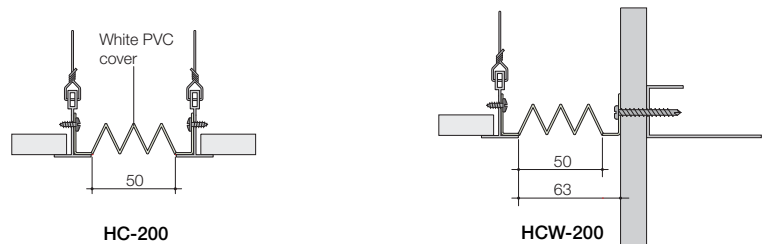

Colours and finishes

Concertina type PVC cover is only available in White.