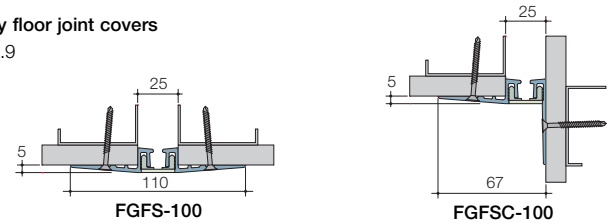

FGFS series

Surface mounted wall joint covers suitable for all wall finishes. Easy installation.

Wall to wall covers				Corner wall or wall to ceiling covers			
Model	Joint width (mm)	Exposed surface (mm)	Movement ± (mm)				
FGFS-80	20	105	±3	±1	±1		
FGFS-100	25	110	±5	±5	±2		
FGFS-200	50	130	±10	±10	±3		

Colours and finishes
Aluminium sections are clear anodised as standard. C/S TPR Gasket is available in four standard colours‡. Other colours can be supplied subject to minimum quantity.

Accessories
Optional Fire Barriers and Acoustic Barriers, see p.44-45 for details.

Complementary floor joint covers
GFS(W) series p.9