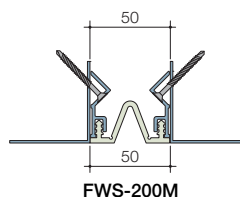

Accessories

Optional Fire Barriers and Acoustic Barriers, see p.44-45 for details.