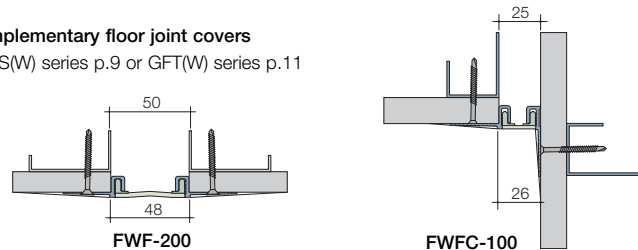

FWF series

Flush fitting joint covers suitable for dry lined walls or ceilings. Side frames are surface mounted to the substrate and are slightly recessed to allow taping and jointing. Ideal for applications where minimal visual impact is preferred and/or where hygiene is important

Wall or ceiling covers				Corner wall or wall to ceiling covers			
Model	Joint width* (mm)	Exposed surface (mm)	Movement ± (mm)				
FWF-80	20	21	±3	±1	±1		
FWF-100	25	27	±5	±5	±2		
FWF-200	50	48	±10	±10	±3		
FWF-300	75	75	+35/-50	±15	±3		
FWF-400	100	100	+50/-75	±15	±3		
FWF-500	125	125	+65/-100	±15	±3		

* Larger sizes available, contact us for details.

Colours and finishes
Aluminium sections are mill finished as standard. C/S TPR Gasket is available in four standard colours‡. Other colours can be supplied subject to minimum quantity.

Accessories
Optional Fire Barriers and Acoustic Barriers, see p.44-45 for details.

Complementary floor joint covers
GFPS(W) series p.9 or GFT(W) series p.11