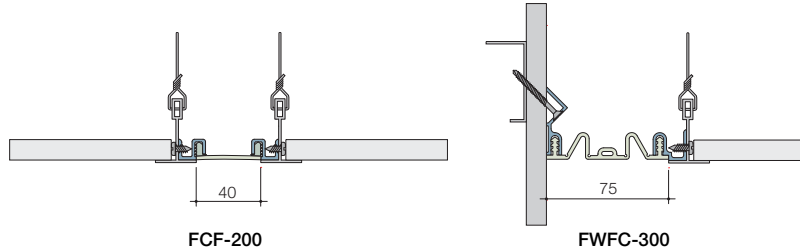

Ceiling to wall covers

Model	Joint width* (mm)	Exposed surface (mm)	Movement ± (mm)		
					
FCSC-200	50	50	+50/-25	±10	±6
FCSC-300	75	75	+75/-50	±15	±6
FCSC-400	100	100	+100/-75	±15	±6

[‡]Standard Gasket Colours

Black

White

Grey

Greige

FCF series

Flush gasketed suspended ceiling joint covers offering minimal visual impact.

Ceiling to ceiling covers						Ceiling to wall covers					
Model	Joint width* (mm)	Exposed surface (mm)	Movement ± (mm)			Model	Joint width* (mm)	Exposed surface (mm)	Movement ± (mm)		
FCF-80	20	21	±3	±1	±1	FCFC-80	20	21	±3	±1	±1
FCF-100	25	20	±5	±5	±2	FCFC-100	25	20	±5	±5	±2
FCF-200	50	40	+10	±10	±5	FCFC-200	50	45	±10	±10	±5
FCF-300	75	75	+35/-25	±15	±9	FCFC-300	75	75	+35/-25	±15	±9
FCF-400	100	100	+50/-75	±15	±12	FCFC-400	100	100	+50/-75	±15	±12

HC series

Simple, white PVC covers which are mechanically attached to ceiling grid or wall.

Ceiling to ceiling covers						Ceiling to wall covers					
Model	Joint width* (mm)	Exposed surface (mm)	Movement ± (mm)			Model	Joint width* (mm)	Exposed surface (mm)	Movement ± (mm)		
HC-100	25	25	±25	±10	±3	HCW-100	25	36	±25	±10	±3
HC-200	50	50	±50	±10	±3	HCW-200	50	63	±50	±10	±3
HC-300	75	75	±75	±15	±3	HCW-300	75	87	±75	±15	±3
HC-400	100	100	±100	±15	±3	HCW-400	100	112	±100	±15	±3