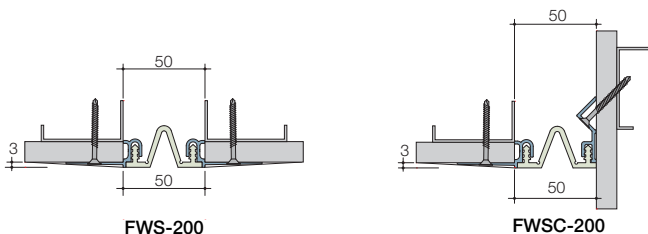

Wall or ceiling covers

Model	Joint width* (mm)	Exposed surface (mm)	Movement ± (mm)		
					
FWS-200	50	50	+50/-25	±10	±6
FWS-300	75	75	+75/-50	±15	±6
FWS-400	100	100	+100/-75	±15	±6
FWS-500	125	125	+125/-80	±20	±6
FWS-600	150	150	+150/-105	±20	±6

Accessories

Optional Fire Barriers and Acoustic Barriers, see p.44-45 for details.

Corner wall or wall to ceiling covers

Model	Joint width* (mm)	Exposed surface (mm)	Movement ± (mm)		
					
FWSC-200	50	50	+50/-25	±10	±6
FWSC-300	75	75	+75/-50	±15	±6
FWSC-400	100	100	+100/-75	±15	±6
FWSC-500	125	125	+125/-80	±20	±6
FWSC-600	150	150	+150/-105	±20	±6