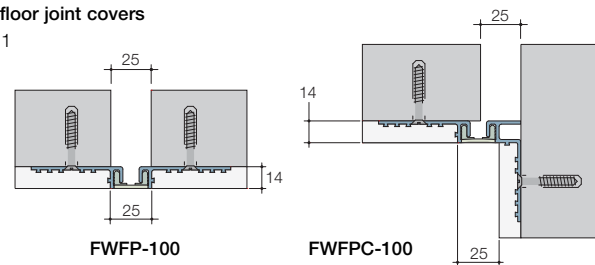

FWFP series

Flush finish recess mounted expansion joint covers designed for use with plaster finished walls. Unobtrusive models suitable for applications in areas where hygiene is important.

Wall to wall covers				Corner wall or wall to ceiling covers			
Model	Joint width (mm)	Exposed surface (mm)	Movement ± (mm)				
FWFP-100	25	25	±5	±5	±2		
FWFP-200	50	50	±10	±10	±3		

Colours and finishes
Aluminium sections are mill finished as standard. C/S TPR Gasket is available in four standard colours‡. Other colours can be supplied subject to minimum quantity.

Accessories
Optional Fire Barriers and Acoustic Barriers, see p.44-45 for details.

Complementary floor joint covers
GFT(W) series p.11

Complementary floor joint covers
GFT(W) series p.11