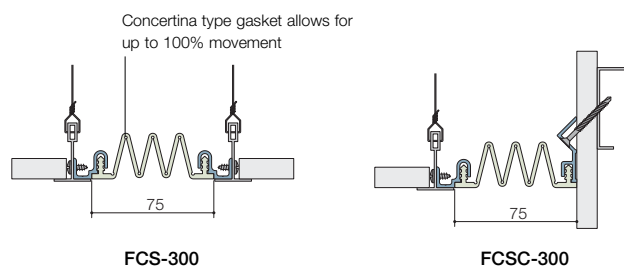

Ceiling to wall covers

Model	Joint width* (mm)	Exposed surface (mm)	Movement ± (mm)		
FCSC-200	50	50	+50/-25	±10	±6
FCSC-300	75	75	+75/-50	±15	±6
FCSC-400	100	100	+100/-75	±15	±6