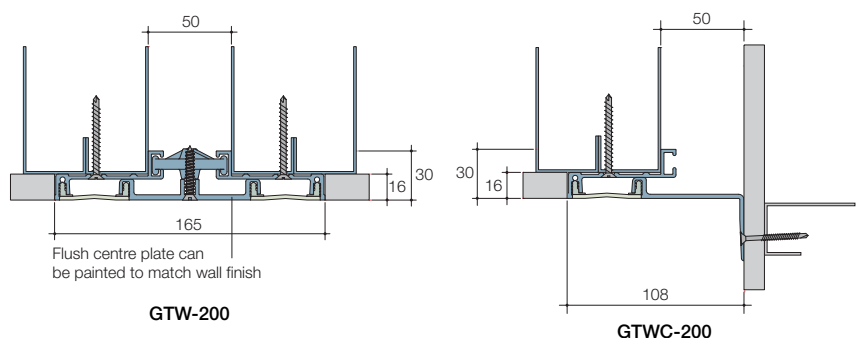

Complementary floor joint covers

DGTP(W) & GTP(W); DGTR(W) & GTR(W); DGTRD(W) & GTRD(W); DGTP(W)-HD & GTP(W)-HD p15-17