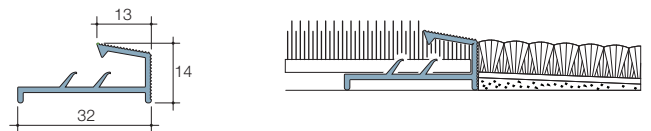

Carpet edge grip for abutting carpet flooring

Materials: Aluminium in mill finish, black, bronze or gold anodised