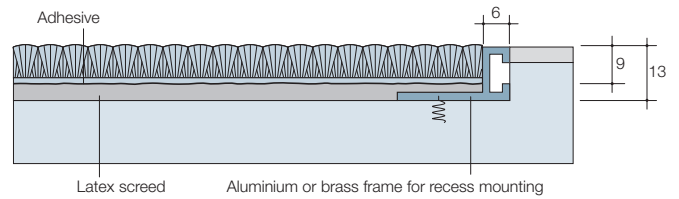

Sectional detail

Recess mounted option