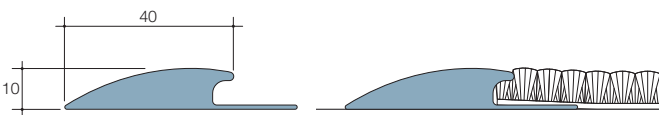

Ramped vinyl trim (side and edge) for surface mounting

Material: Black PVC