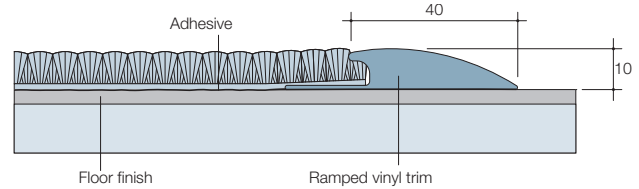

Product reference: C/S Zone 3 Clean-off Carpet, 9mm deep, complete with ramped vinyl trim for surface mounting

Carpet colour: Azurite CS6060

Overall size including trim: 5000 mm x 6000 mm in traffic direction

Zone 3 Clean-off Carpet

Versatile matting suitable for permanent recess or surface mounting

Sectional detail

Recess mounted option

Surface mounted option

Frame options

13mm Frame for recess mounting

Materials: Aluminium in mill finish, black, bronze or gold anodised, or brass