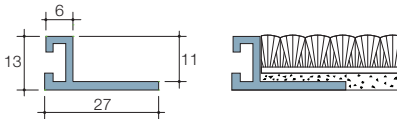

Product reference: C/S Zone 3 Clean-off Carpet, 9mm deep, complete with ramped vinyl trim for surface mounting

Carpet colour: Azurite CS6060

Overall size including trim: 5000 mm x 6000 mm in traffic direction

Zone 3 Clean-off Carpet

Versatile matting suitable for permanent recess or surface mounting

Sectional detail

Recess mounted option

Surface mounted option

Frame options

13mm Frame for recess mounting

Materials: Aluminium in mill finish, black, bronze or gold anodised, or brass