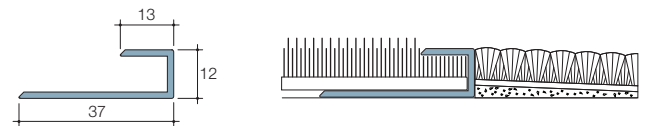

Product reference: C/S Zone 3 Clean-off Carpet, 9mm deep, complete with ramped vinyl trim for surface mounting

Carpet colour: Azurite CS6060

Overall size including trim: 5000 mm x 6000 mm in traffic direction

Carpet edge grip for abutting carpet flooring

Materials: Aluminium in mill finish, black, bronze or gold anodised

Ramped vinyl trim (side and edge) for surface mounting

Material: Black PVC

Carpet edge trim for abutting carpet flooring

Materials: Aluminium in mill finish, black, bronze or gold anodised

Zone 4 Loose Laid Mats

For targeted areas where soiling, spillage or unusually high wear is inevitable such as by vending machines, food areas and in lifts, Zone 4 mats can be supplied. They incorporate flat edging on all four sides.