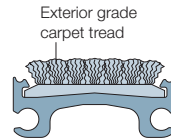

## BRUSH TREAD INSERTS

Black

## EXTERIOR GRADE CARPET TREAD INSERTS – ZONE 1

Platinum - CS1141X

Lava - CS1140X

Sandstone - CS1130X

**Fire rating:**

Hot Metal Nut Test (BS 4790:1987 (1996)) - Low radius of char

## INTERIOR GRADE CARPET TREAD INSERTS – ZONE 2

Wrought Iron - 0202

Espresso - 0204

Midnight - 0206

Slate - 0207

Eggplant - 9310

Castle Grey - 0203

Sandstone - 0205