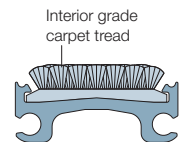

## EXTERIOR GRADE CARPET TREAD INSERTS – ZONE 1

Platinum - CS1141X

Lava - CS1140X

Sandstone - CS1130X

**Fire rating:**

Hot Metal Nut Test (BS 4790:1987 (1996)) - Low radius of char

## INTERIOR GRADE CARPET TREAD INSERTS – ZONE 2

Wrought Iron - 0202

Espresso - 0204

Midnight - 0206

Slate - 0207

Eggplant - 9310

Castle Grey - 0203

Sandstone - 0205