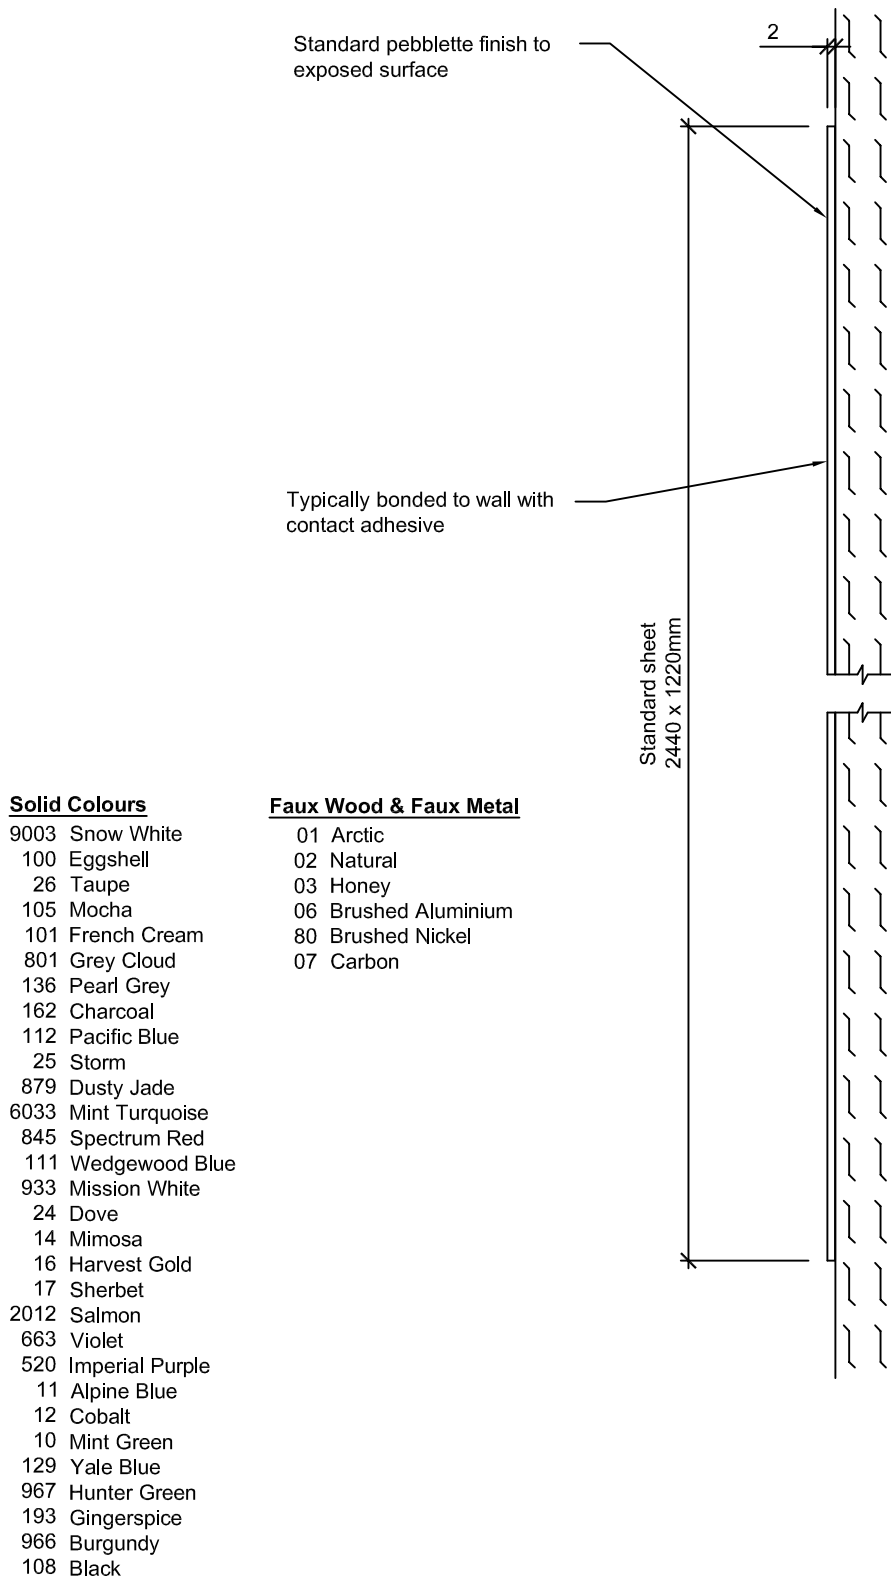

2mm Acrovyn Sheet

Data Sheet:
July 2014

MEDIUM DUTY

C/S Acrovyn®
Wall, Door and Corner Protection

Scale 1:2@A4

All dimensions in millimetres unless otherwise stated.
Do not scale from the drawing. If in doubt ask