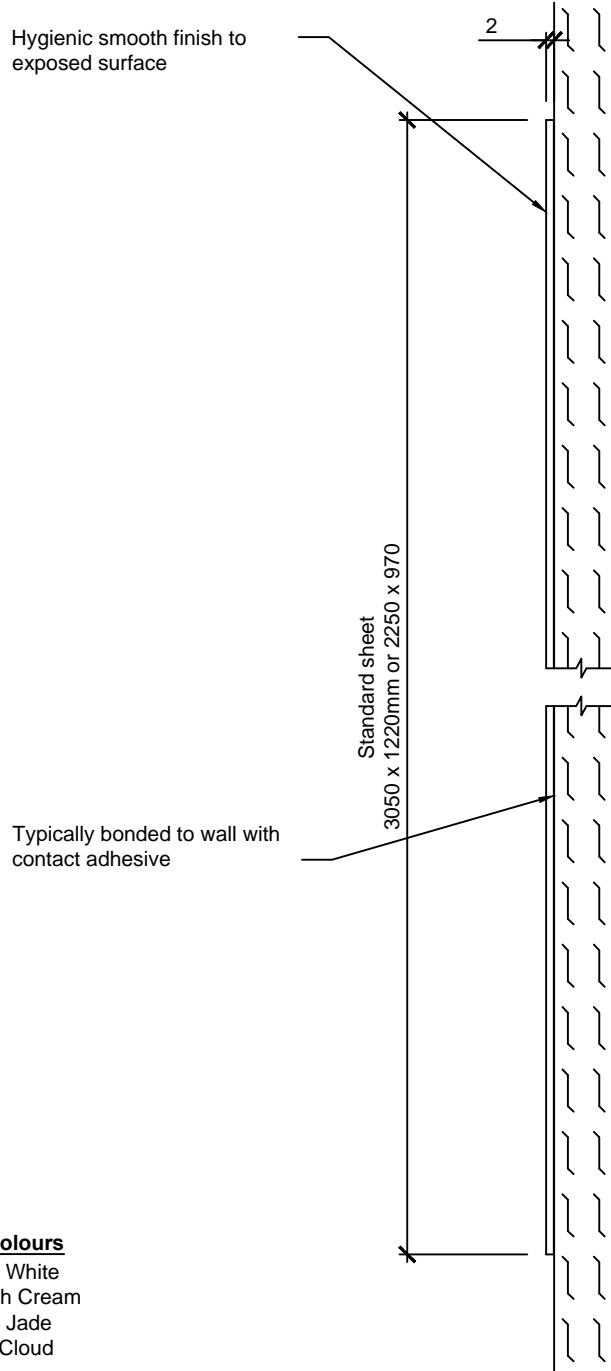

C/S Acrovyn Hydroclad 2mm Sheet

Data Sheet:
September 2014

Standard Colours

- 9003 Snow White
- 101 French Cream
- 879 Dusty Jade
- 801 Grey Cloud
- 24 Dove
- 11 Alpine Blue

MEDIUM DUTY

C/S Acrovyn®
Wall, Door and Corner Protection

Scale 1:2@A4

All dimensions in millimetres unless otherwise stated.
Do not scale from the drawing. If in doubt ask

Construction Specialties™

Construction Specialties (UK) Ltd
1010 Westcott Venture Park
Westcott, Aylesbury
Buckinghamshire HP18 0XB
England