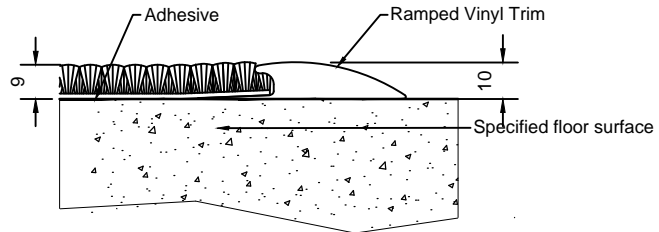

## Frame Options

13mm Recess Mounted Frame.

Carpet Edge Grip

Carpet Edge Trim

Ramped Vinyl Trim for surface mounting

**C/S Pedisystems®**  
Entrance Matting Systems

Scale 1:2@A4

All dimensions in millimetres unless otherwise stated.  
Do not scale from the drawing. If in doubt ask