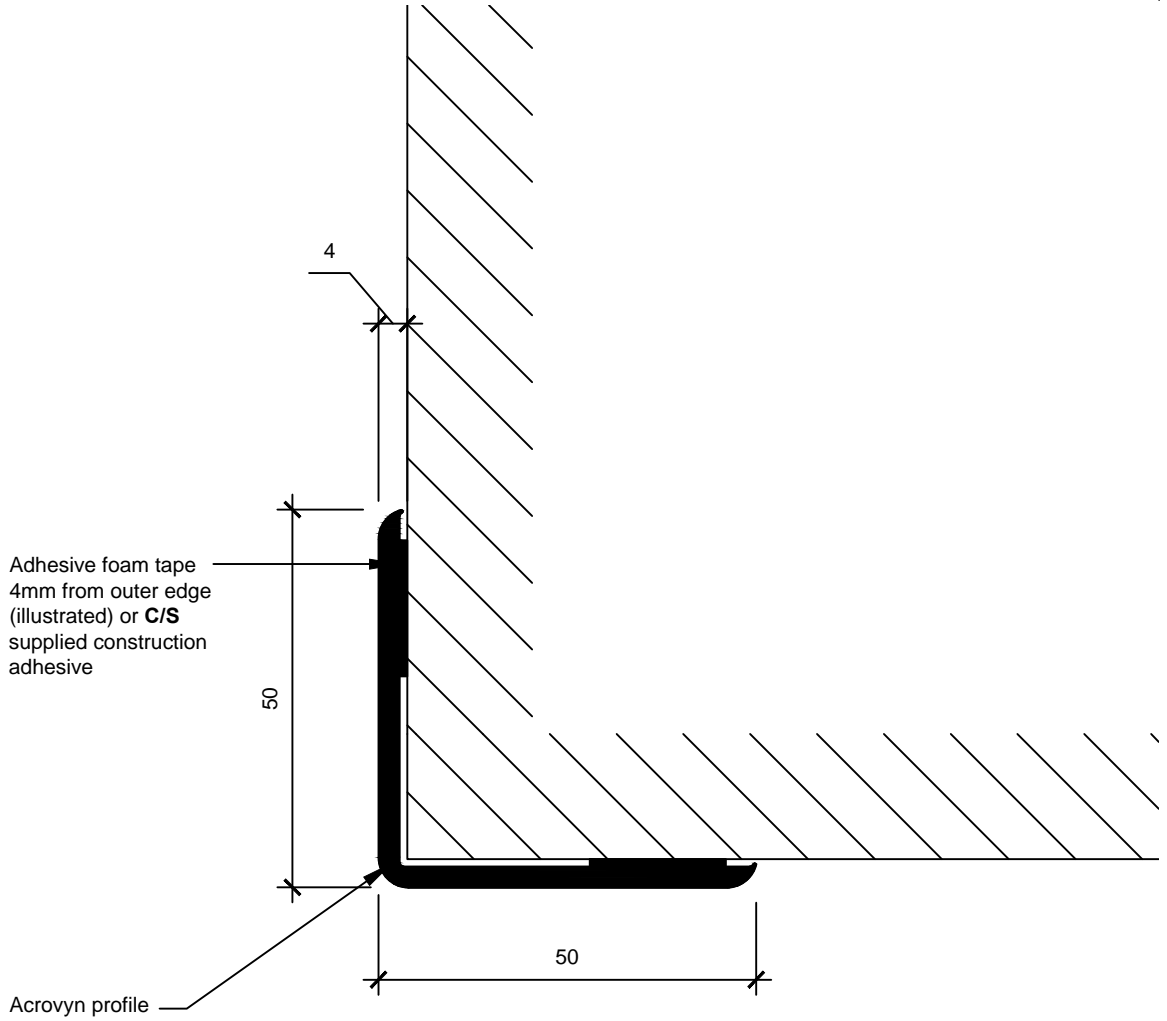

# SCG50 Acrovyn Corner Guard

Data Sheet:  
July 2014

**MEDIUM DUTY**

**C/S Acrovyn®**  
Wall, Door and Corner Protection

Scale 1:2@A4

All dimensions in millimetres unless otherwise stated.  
Do not scale from the drawing. If in doubt ask

**Construction Specialties™**